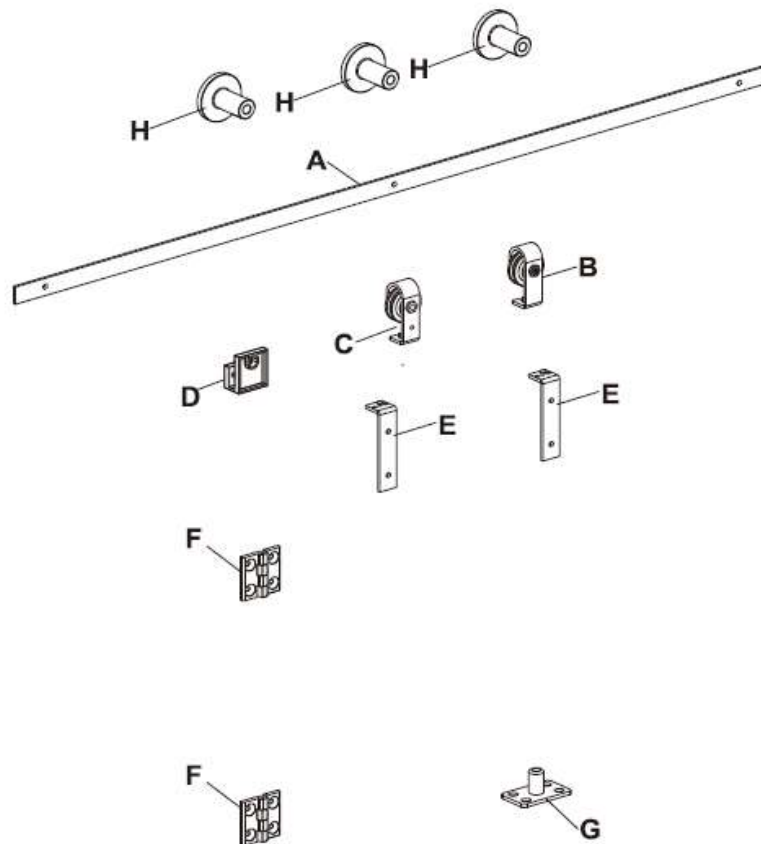

Superior Slide Barn Door Kits and Accessories 1st of Nov 2025

MAPPAS ARCHITECTURAL PTY LTD
10/9 Allgas st Slacks Creek 4127
www.mappasarchitectural.com
M : 0419 469 177
E: jim@mappasarchitectural.com

Standard inclusions others do not -bonus wall guide -No Joins up to 3 Metres
Note for sizes not listed add multiples of below ;ie 4 metre = 2 x BT1002B , Plus Track Joiner

KIT - MAXI option + Round handle Set +Soft Closer + matching clips (Suffix below Codes with " KIT-MAXI ")

Face Fix Kits	Product Code	Description	Finish	Hanger Design	List Price Ex GST	KIT - MAXI Ex GST

Bifold Track

Components list