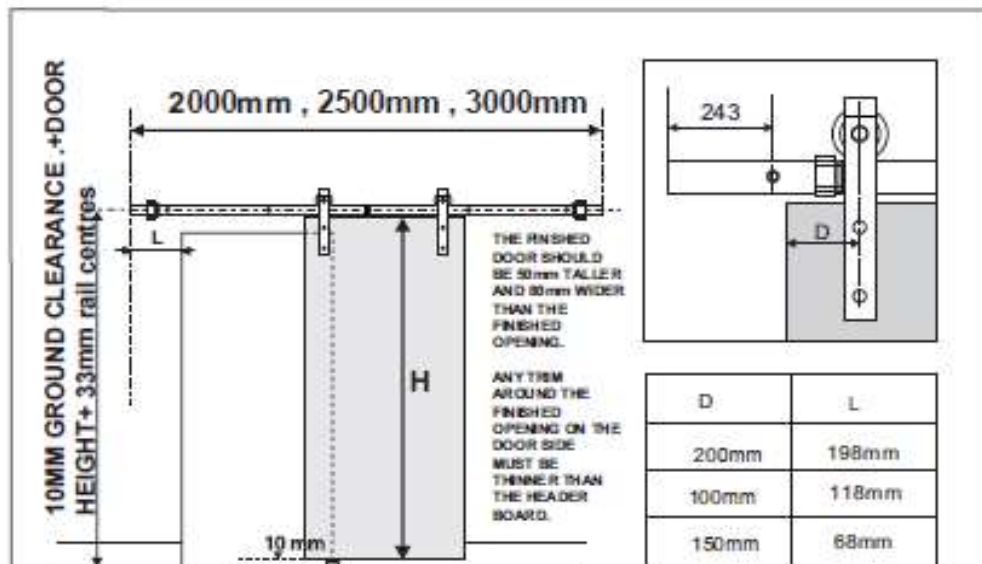

Superior Slide Barn Door Kits and Accessories 1st of Nov 2025

MAPPAS ARCHITECTURAL PTY LTD
10/9 Allgas st Slacks Creek 4127
www.mappasarchitectural.com
M : 0419 469 177
E: jim@mappasarchitectural.com

Standard inclusions others do not -bonus wall guide -No Joins up to 3 Metres
Note for sizes not listed add multiples of below ;ie 4 metre = 2 x BT1002B , Plus Track Joiner

KIT - MAXI option + Round handle Set +Soft Closer + matching clips (Suffix below Codes with " KIT-MAXI ")

Face Fix Kits	Product Code	Description	Finish	Hanger Design	List Price Ex GST	KIT - MAXI Ex GST

Mappas
Architectural

Barn Door Installation Guide -Page 1