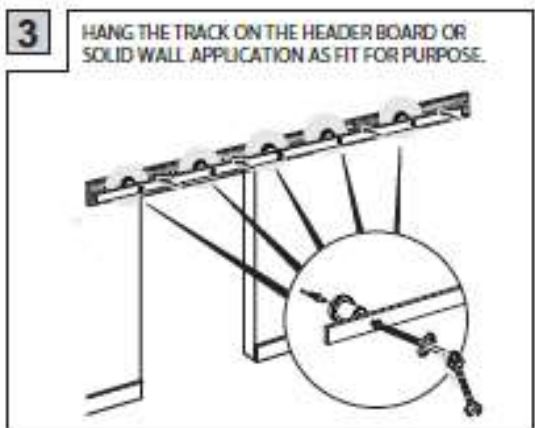

Superior Slide Barn Door Kits and Accessories 1st of Nov 2025

MAPPAS ARCHITECTURAL PTY LTD
10/9 Allgas st Slacks Creek 4127
www.mappasarchitectural.com
M : 0419 469 177
E: jim@mappasarchitectural.com

Standard inclusions others do not -bonus wall guide -No Joins up to 3 Metres
Note for sizes not listed add multiples of below ;ie 4 metre = 2 x BT1002B , Plus Track Joiner

KIT - MAXI option + Round handle Set +Soft Closer + matching clips (Suffix below Codes with " KIT-MAXI ")

Face Fix Kits	Product Code	Description	Finish	Hanger Design	List Price Ex GST	KIT - MAXI Ex GST

Barn Door Installation Guide - Page 2