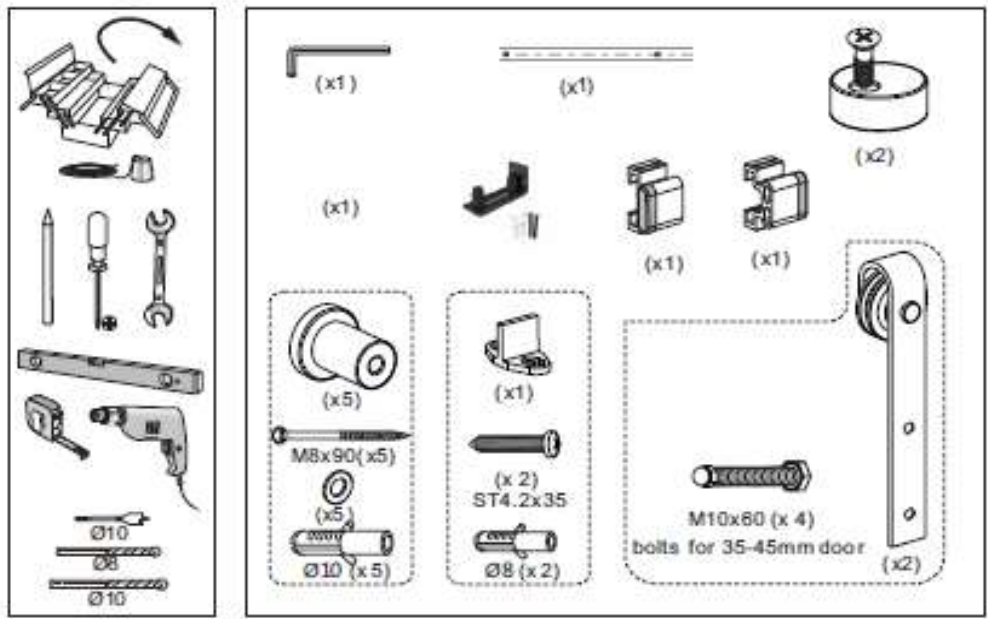

Superior Slide Barn Door Kits and Accessories 1st of Nov 2025

MAPPAS ARCHITECTURAL PTY LTD
10/9 Allgas st Slacks Creek 4127
www.mappasarchitectural.com
M : 0419 469 177
E: jim@mappasarchitectural.com

Standard inclusions others do not -bonus wall guide -No Joins up to 3 Metres
Note for sizes not listed add multiples of below ;ie 4 metre = 2 x BT1002B , Plus Track Joiner

KIT - MAXI option + Round handle Set +Soft Closer + matching clips (Suffix below Codes with " KIT-MAXI ")

Face Fix Kits	Product Code	Description	Finish	Hanger Design	List Price Ex GST	KIT - MAXI Ex GST