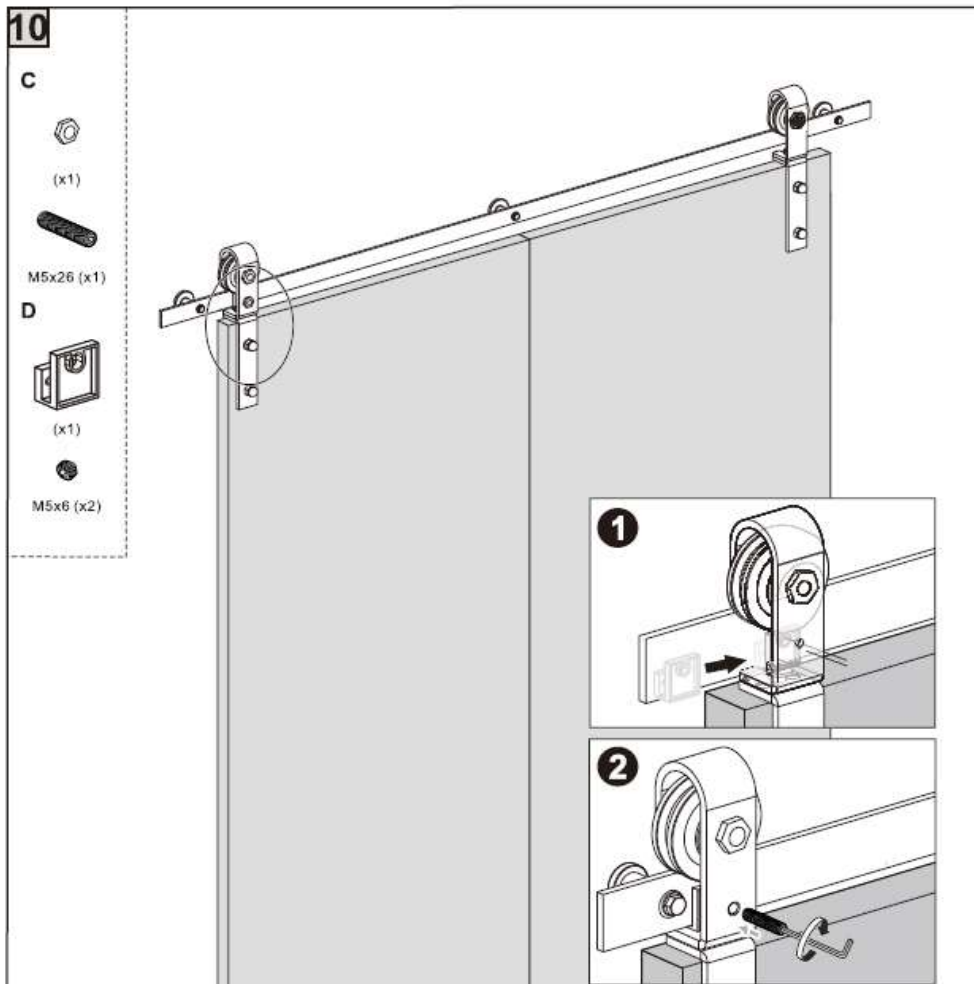

Superior Slide Barn Door Kits and Accessories 1st of Nov 2025

MAPPAS ARCHITECTURAL PTY LTD
10/9 Allgas st Slacks Creek 4127
www.mappasarchitectural.com
M : 0419 469 177
E: jim@mappasarchitectural.com

Standard inclusions others do not -bonus wall guide -No Joins up to 3 Metres
Note for sizes not listed add multiples of below ;ie 4 metre = 2 x BT1002B , Plus Track Joiner

KIT - MAXI option + Round handle Set +Soft Closer + matching clips (Suffix below Codes with " KIT-MAXI ")

Face Fix Kits	Product Code	Description	Finish	Hanger Design	List Price Ex GST	KIT - MAXI Ex GST

Bifold Track