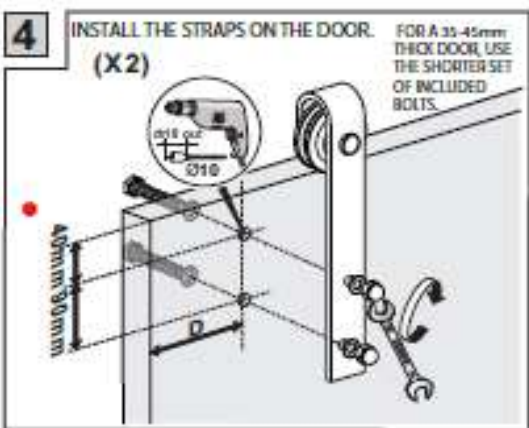

Superior Slide Barn Door Kits and Accessories 1st of Nov 2025

MAPPAS ARCHITECTURAL PTY LTD
10/9 Allgas st Slacks Creek 4127
www.mappasarchitectural.com
M : 0419 469 177
E: jim@mappasarchitectural.com

Standard inclusions others do not -bonus wall guide -No Joins up to 3 Metres
Note for sizes not listed add multiples of below ;ie 4 metre = 2 x BT1002B , Plus Track Joiner

KIT - MAXI option + Round handle Set +Soft Closer + matching clips (Suffix below Codes with " KIT-MAXI ")

Face Fix Kits	Product Code	Description	Finish	Hanger Design	List Price Ex GST	KIT - MAXI Ex GST

Barn Door Installation Guide - Page 2