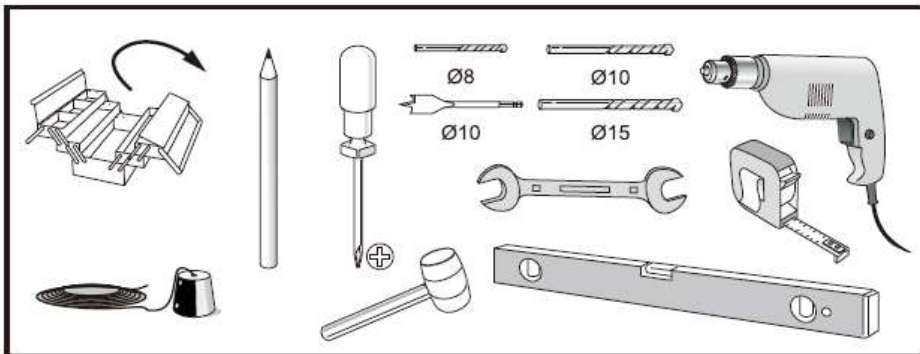

Superior Slide Barn Door Kits and Accessories 1st of Nov 2025

MAPPAS ARCHITECTURAL PTY LTD
10/9 Allgas st Slacks Creek 4127
www.mappasarchitectural.com
M : 0419 469 177
E: jim@mappasarchitectural.com

Standard inclusions others do not -bonus wall guide -No Joins up to 3 Metres
Note for sizes not listed add multiples of below ;ie 4 metre = 2 x BT1002B , Plus Track Joiner

KIT - MAXI option + Round handle Set +Soft Closer + matching clips (Suffix below Codes with " KIT-MAXI ")

Face Fix Kits	Product Code	Description	Finish	Hanger Design	List Price Ex GST	KIT - MAXI Ex GST

Bifold Track

Pre-installation

TOOLS REQUIRED