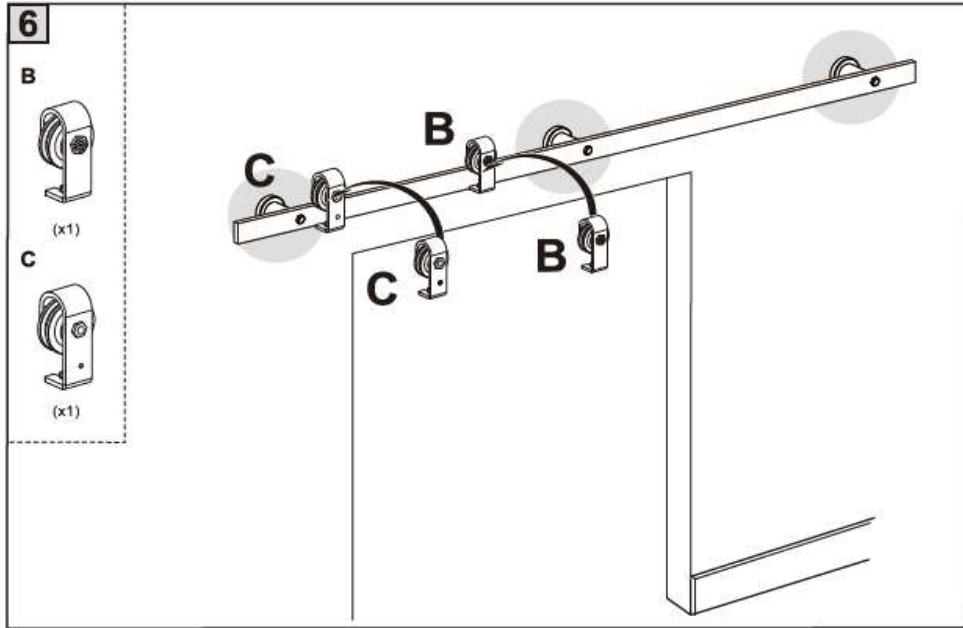

Superior Slide Barn Door Kits and Accessories 1st of Nov 2025

MAPPAS ARCHITECTURAL PTY LTD
10/9 Allgas st Slacks Creek 4127
www.mappasarchitectural.com
M : 0419 469 177
E: jim@mappasarchitectural.com

Standard inclusions others do not -bonus wall guide -No Joins up to 3 Metres
Note for sizes not listed add multiples of below ;ie 4 metre = 2 x BT1002B , Plus Track Joiner

KIT - MAXI option + Round handle Set +Soft Closer + matching clips (Suffix below Codes with " KIT-MAXI ")

Face Fix Kits	Product Code	Description	Finish	Hanger Design	List Price Ex GST	KIT - MAXI Ex GST

Bifold Track