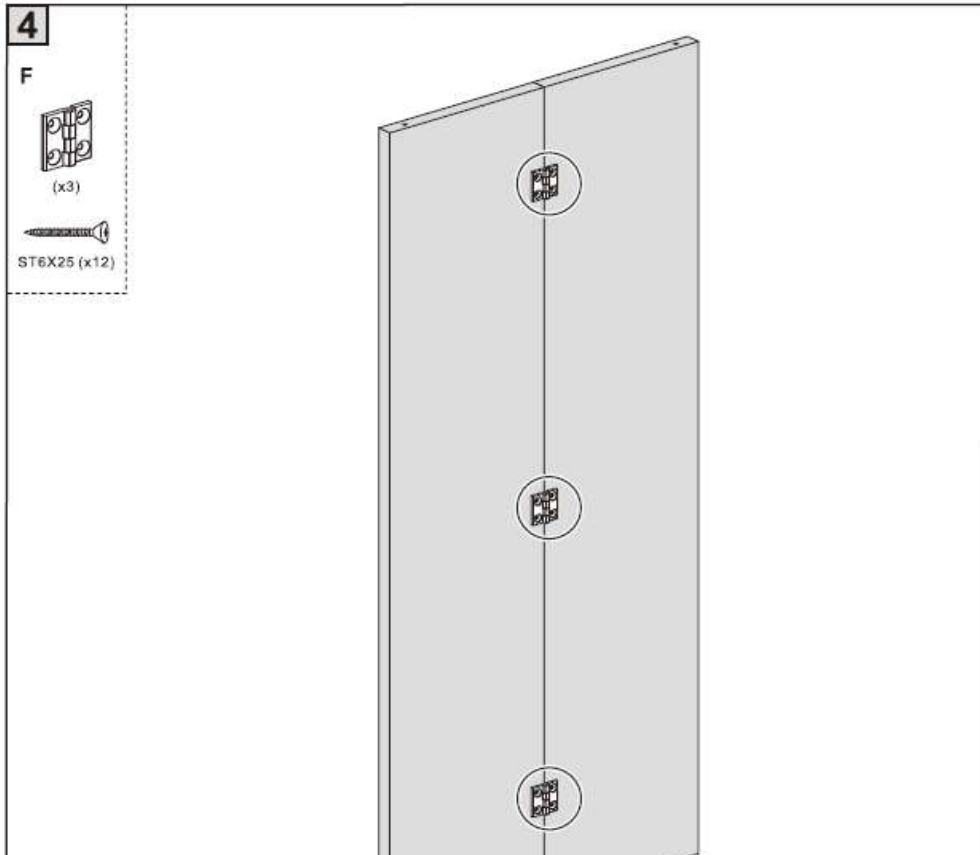

Superior Slide Barn Door Kits and Accessories 1st of Nov 2025

MAPPAS ARCHITECTURAL PTY LTD
10/9 Allgas st Slacks Creek 4127
www.mappasarchitectural.com
M : 0419 469 177
E: jim@mappasarchitectural.com

Standard inclusions others do not -bonus wall guide -No Joins up to 3 Metres
Note for sizes not listed add multiples of below ;ie 4 metre = 2 x BT1002B , Plus Track Joiner

KIT - MAXI option + Round handle Set +Soft Closer + matching clips (Suffix below Codes with " KIT-MAXI ")

Face Fix Kits	Product Code	Description	Finish	Hanger Design	List Price Ex GST	KIT - MAXI Ex GST

Bifold Track