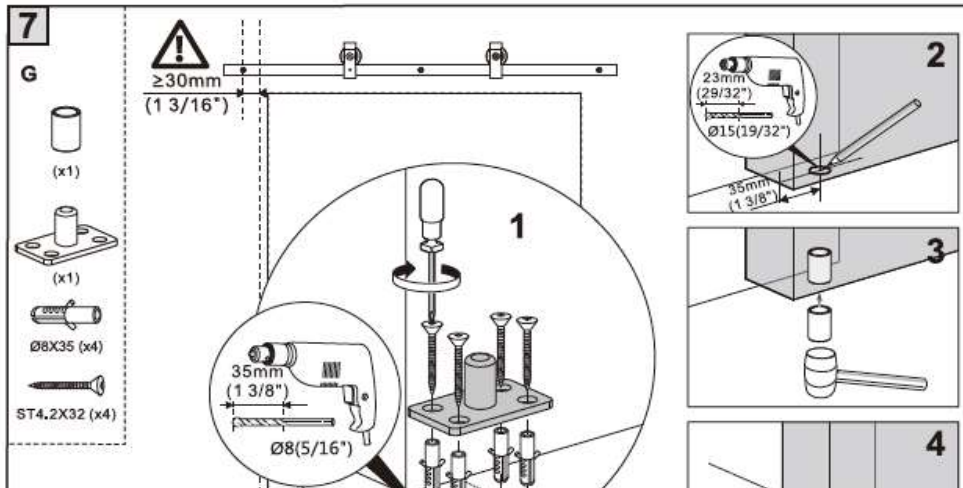

Superior Slide Barn Door Kits and Accessories 1st of Nov 2025

MAPPAS ARCHITECTURAL PTY LTD
10/9 Allgas st Slacks Creek 4127
www.mappasarchitectural.com
M : 0419 469 177
E: jim@mappasarchitectural.com

Standard inclusions others do not -bonus wall guide -No Joins up to 3 Metres
Note for sizes not listed add multiples of below ;ie 4 metre = 2 x BT1002B , Plus Track Joiner

KIT - MAXI option + Round handle Set +Soft Closer + matching clips (Suffix below Codes with " KIT-MAXI ")

Face Fix Kits	Product Code	Description	Finish	Hanger Design	List Price Ex GST	KIT - MAXI Ex GST

Bifold Track