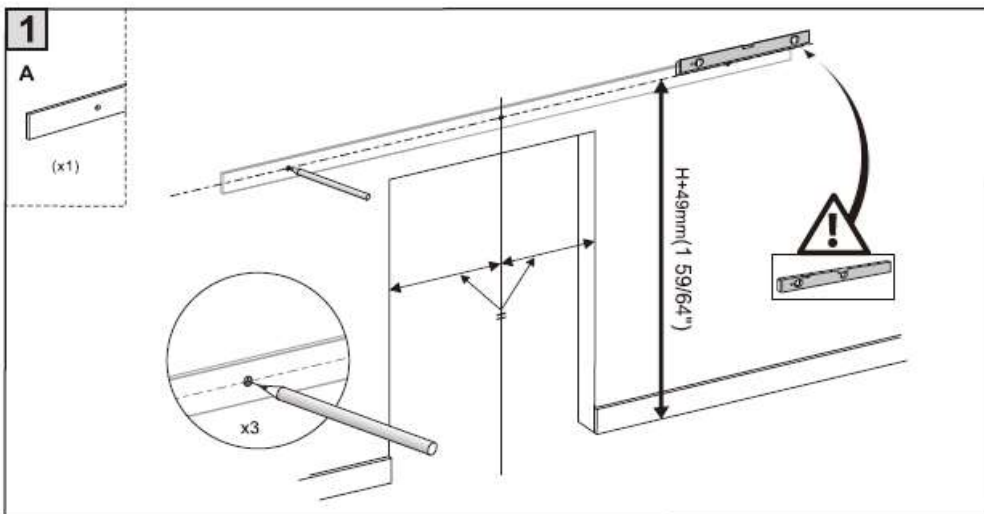

Superior Slide Barn Door Kits and Accessories 1st of Nov 2025

MAPPAS ARCHITECTURAL PTY LTD
10/9 Allgas st Slacks Creek 4127
www.mappasarchitectural.com
M : 0419 469 177
E: jim@mappasarchitectural.com

Standard inclusions others do not -bonus wall guide -No Joins up to 3 Metres
Note for sizes not listed add multiples of below ;ie 4 metre = 2 x BT1002B , Plus Track Joiner

KIT - MAXI option + Round handle Set +Soft Closer + matching clips (Suffix below Codes with " KIT-MAXI ")

Face Fix Kits	Product Code	Description	Finish	Hanger Design	List Price Ex GST	KIT - MAXI Ex GST

Installation