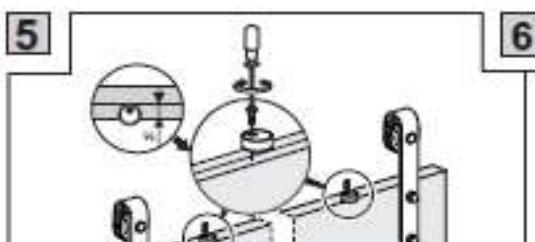

Superior Slide Barn Door Kits and Accessories 1st of Nov 2025

MAPPAS ARCHITECTURAL PTY LTD
10/9 Allgas st Slacks Creek 4127
www.mappasarchitectural.com
M : 0419 469 177
E: jim@mappasarchitectural.com

Standard inclusions others do not -bonus wall guide -No Joins up to 3 Metres
Note for sizes not listed add multiples of below ;ie 4 metre = 2 x BT1002B , Plus Track Joiner

KIT - MAXI option + Round handle Set +Soft Closer + matching clips (Suffix below Codes with " KIT-MAXI ")

Face Fix Kits	Product Code	Description	Finish	Hanger Design	List Price Ex GST	KIT - MAXI Ex GST

Barn Door Installation Guide - Page 2