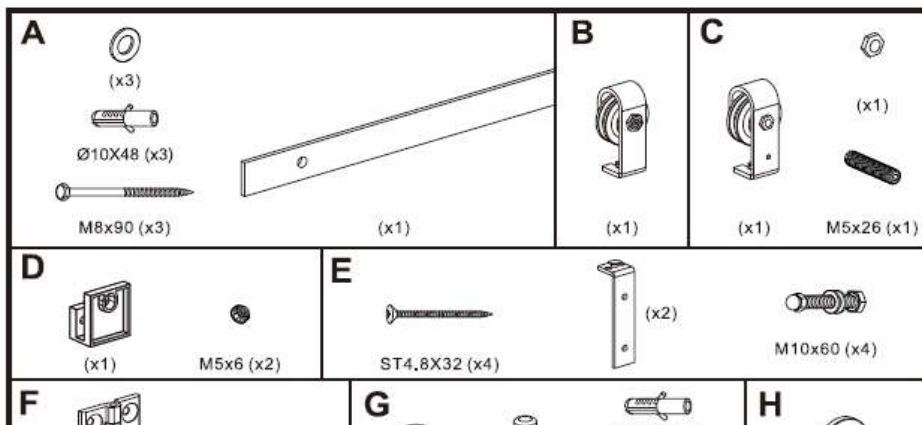

HARDWARE INCLUDED