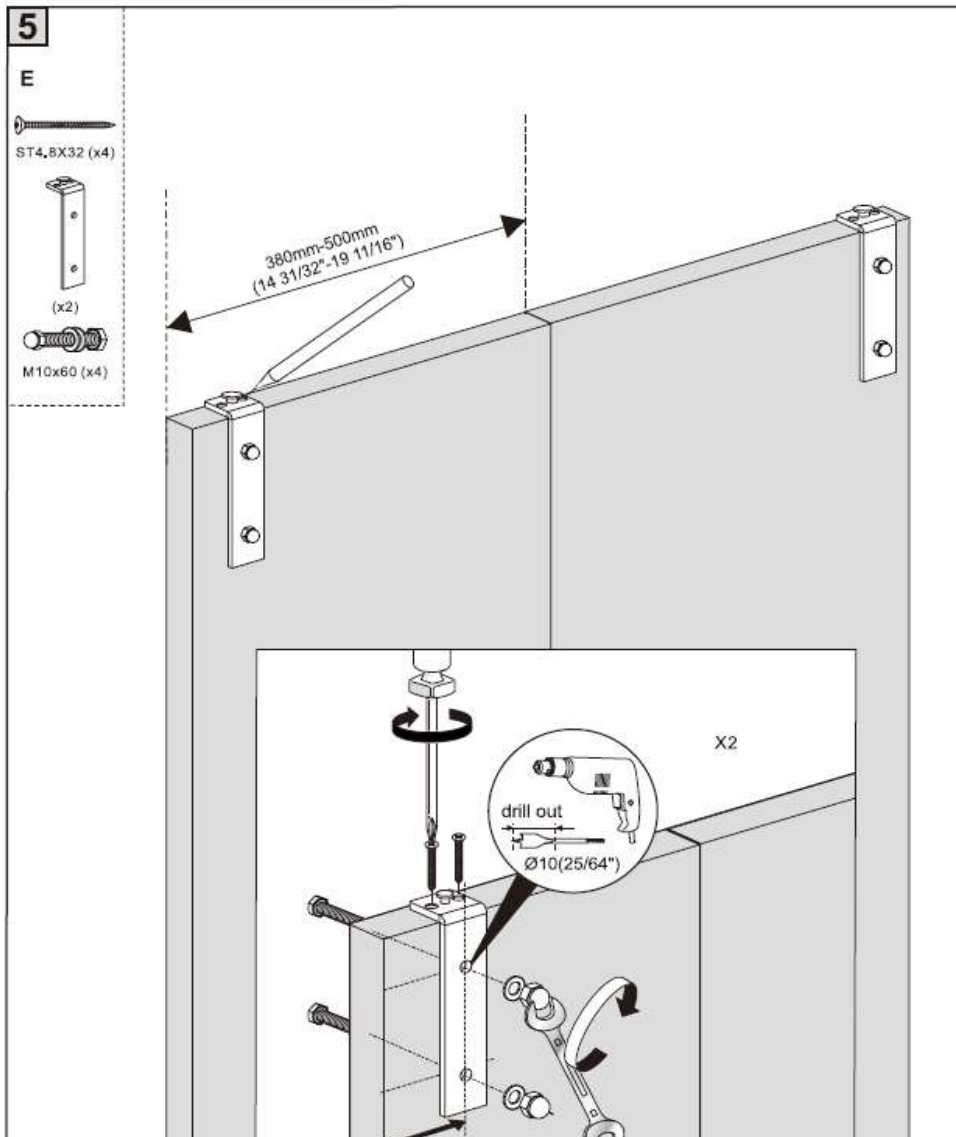

Superior Slide Barn Door Kits and Accessories 1st of Nov 2025

MAPPAS ARCHITECTURAL PTY LTD
10/9 Allgas st Slacks Creek 4127
www.mappasarchitectural.com
M : 0419 469 177
E: jim@mappasarchitectural.com

Standard inclusions others do not -bonus wall guide -No Joins up to 3 Metres
Note for sizes not listed add multiples of below ;ie 4 metre = 2 x BT1002B , Plus Track Joiner

KIT - MAXI option + Round handle Set +Soft Closer + matching clips (Suffix below Codes with " KIT-MAXI ")

Face Fix Kits	Product Code	Description	Finish	Hanger Design	List Price Ex GST	KIT - MAXI Ex GST

Bifold Track