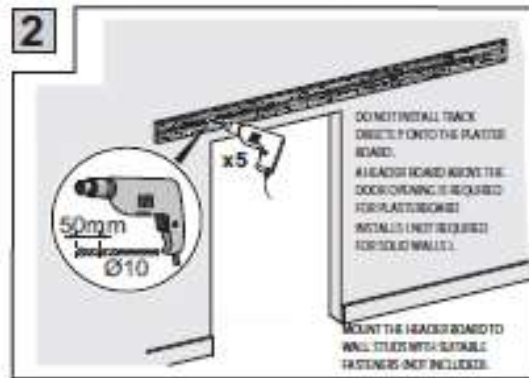

Superior Slide Barn Door Kits and Accessories 1st of Nov 2025

MAPPAS ARCHITECTURAL PTY LTD
10/9 Allgas st Slacks Creek 4127
www.mappasarchitectural.com
M : 0419 469 177
E: jim@mappasarchitectural.com

Standard inclusions others do not -bonus wall guide -No Joins up to 3 Metres
Note for sizes not listed add multiples of below ;ie 4 metre = 2 x BT1002B , Plus Track Joiner

KIT - MAXI option + Round handle Set +Soft Closer + matching clips (Suffix below Codes with " KIT-MAXI ")

Face Fix Kits	Product Code	Description	Finish	Hanger Design	List Price Ex GST	KIT - MAXI Ex GST

Barn Door Installation Guide - Page 2