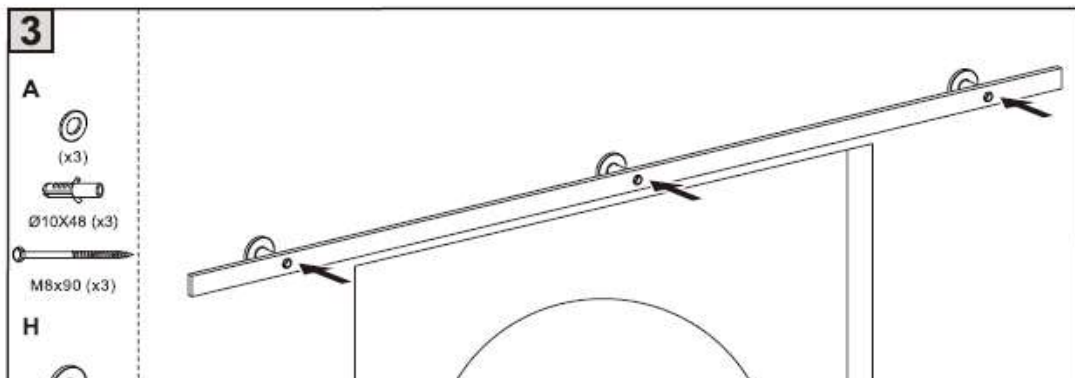

Superior Slide Barn Door Kits and Accessories 1st of Nov 2025

MAPPAS ARCHITECTURAL PTY LTD
10/9 Allgas st Slacks Creek 4127
www.mappasarchitectural.com
M : 0419 469 177
E: jim@mappasarchitectural.com

Standard inclusions others do not -bonus wall guide -No Joins up to 3 Metres
Note for sizes not listed add multiples of below ;ie 4 metre = 2 x BT1002B , Plus Track Joiner

KIT - MAXI option + Round handle Set +Soft Closer + matching clips (Suffix below Codes with " KIT-MAXI ")

Face Fix Kits	Product Code	Description	Finish	Hanger Design	List Price Ex GST	KIT - MAXI Ex GST

Bifold Track