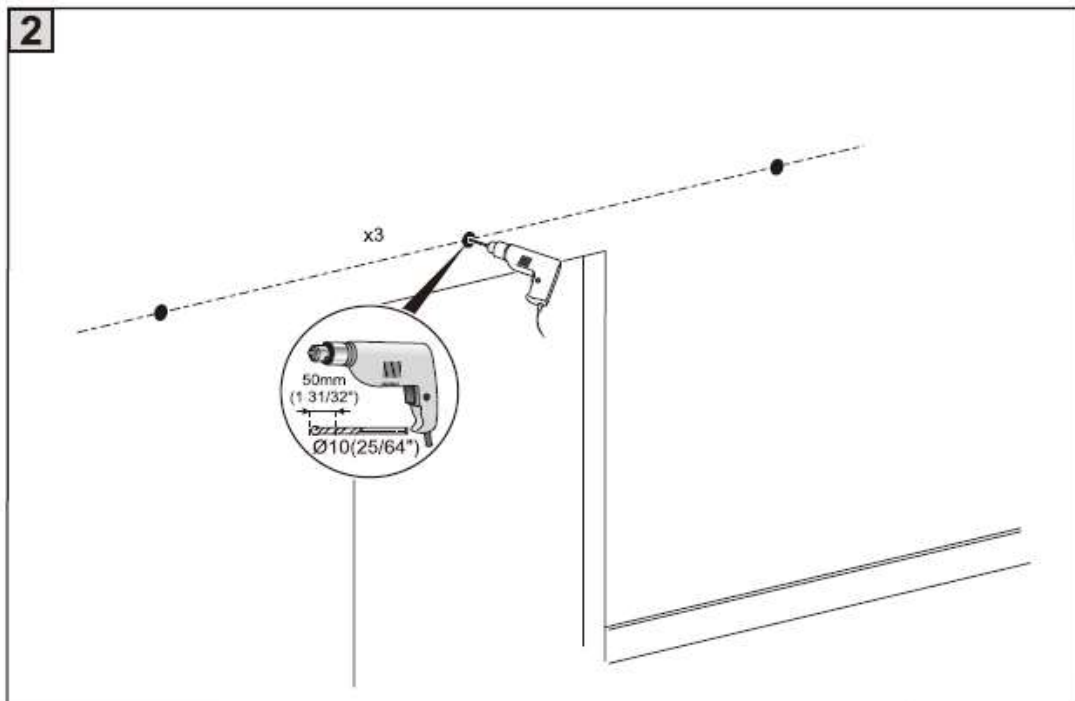

Superior Slide Barn Door Kits and Accessories 1st of Nov 2025

MAPPAS ARCHITECTURAL PTY LTD
10/9 Allgas st Slacks Creek 4127
www.mappasarchitectural.com
M : 0419 469 177
E: jim@mappasarchitectural.com

Standard inclusions others do not -bonus wall guide -No Joins up to 3 Metres
Note for sizes not listed add multiples of below ;ie 4 metre = 2 x BT1002B , Plus Track Joiner

KIT - MAXI option + Round handle Set +Soft Closer + matching clips (Suffix below Codes with " KIT-MAXI ")

Face Fix Kits	Product Code	Description	Finish	Hanger Design	List Price Ex GST	KIT - MAXI Ex GST

Bifold Track