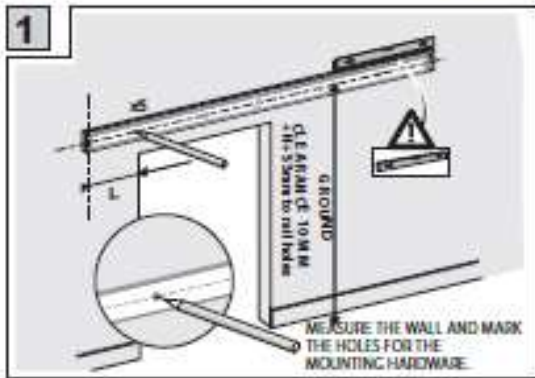

Superior Slide Barn Door Kits and Accessories 1st of Nov 2025

MAPPAS ARCHITECTURAL PTY LTD
10/9 Allgas st Slacks Creek 4127
www.mappasarchitectural.com
M : 0419 469 177
E: jim@mappasarchitectural.com

Standard inclusions others do not -bonus wall guide -No Joins up to 3 Metres
Note for sizes not listed add multiples of below ;ie 4 metre = 2 x BT1002B , Plus Track Joiner

KIT - MAXI option + Round handle Set +Soft Closer + matching clips (Suffix below Codes with " KIT-MAXI ")

Face Fix Kits	Product Code	Description	Finish	Hanger Design	List Price Ex GST	KIT - MAXI Ex GST

Barn Door Installation Guide - Page 2