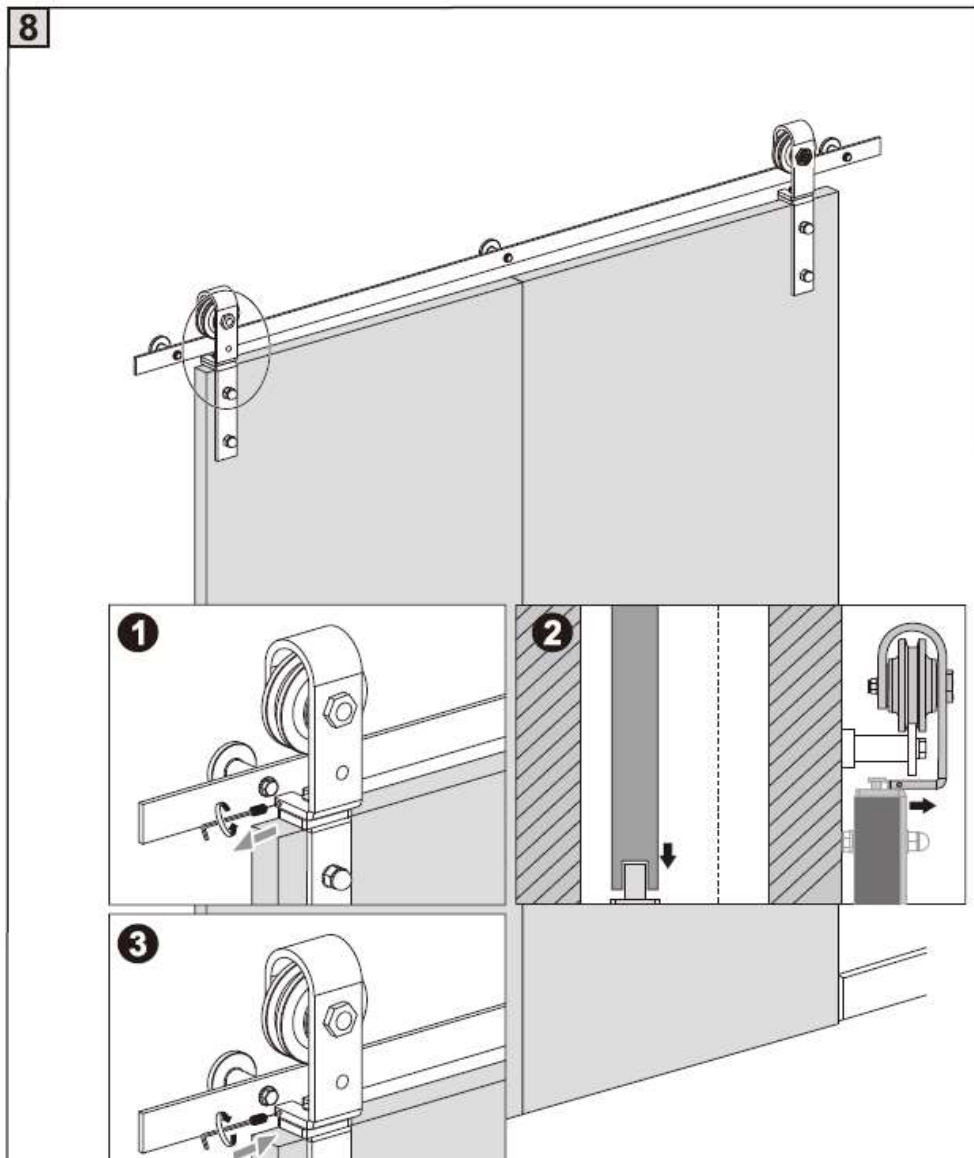

Superior Slide Barn Door Kits and Accessories 1st of Nov 2025

MAPPAS ARCHITECTURAL PTY LTD
10/9 Allgas st Slacks Creek 4127
www.mappasarchitectural.com
M : 0419 469 177
E: jim@mappasarchitectural.com

Standard inclusions others do not -bonus wall guide -No Joins up to 3 Metres
Note for sizes not listed add multiples of below ;ie 4 metre = 2 x BT1002B , Plus Track Joiner

KIT - MAXI option + Round handle Set +Soft Closer + matching clips (Suffix below Codes with " KIT-MAXI ")

Face Fix Kits	Product Code	Description	Finish	Hanger Design	List Price Ex GST	KIT - MAXI Ex GST

Bifold Track