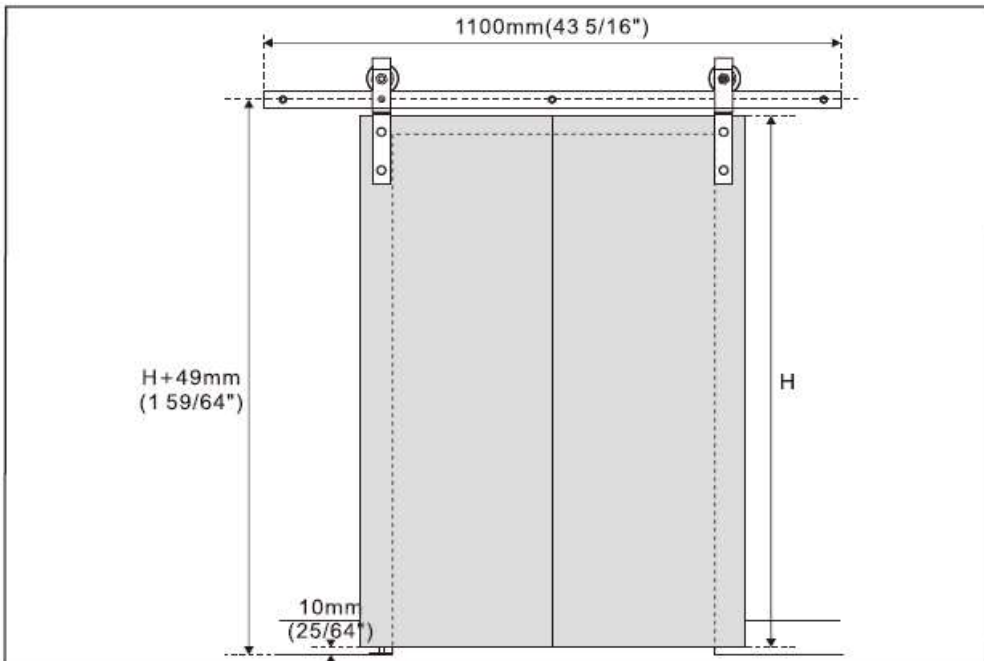

Superior Slide Barn Door Kits and Accessories 1st of Nov 2025

MAPPAS ARCHITECTURAL PTY LTD
10/9 Allgas st Slacks Creek 4127
www.mappasarchitectural.com
M : 0419 469 177
E: jim@mappasarchitectural.com

Standard inclusions others do not -bonus wall guide -No Joins up to 3 Metres
Note for sizes not listed add multiples of below ;ie 4 metre = 2 x BT1002B , Plus Track Joiner

KIT - MAXI option + Round handle Set +Soft Closer + matching clips (Suffix below Codes with " KIT-MAXI ")

Face Fix Kits	Product Code	Description	Finish	Hanger Design	List Price Ex GST	KIT - MAXI Ex GST

Installation