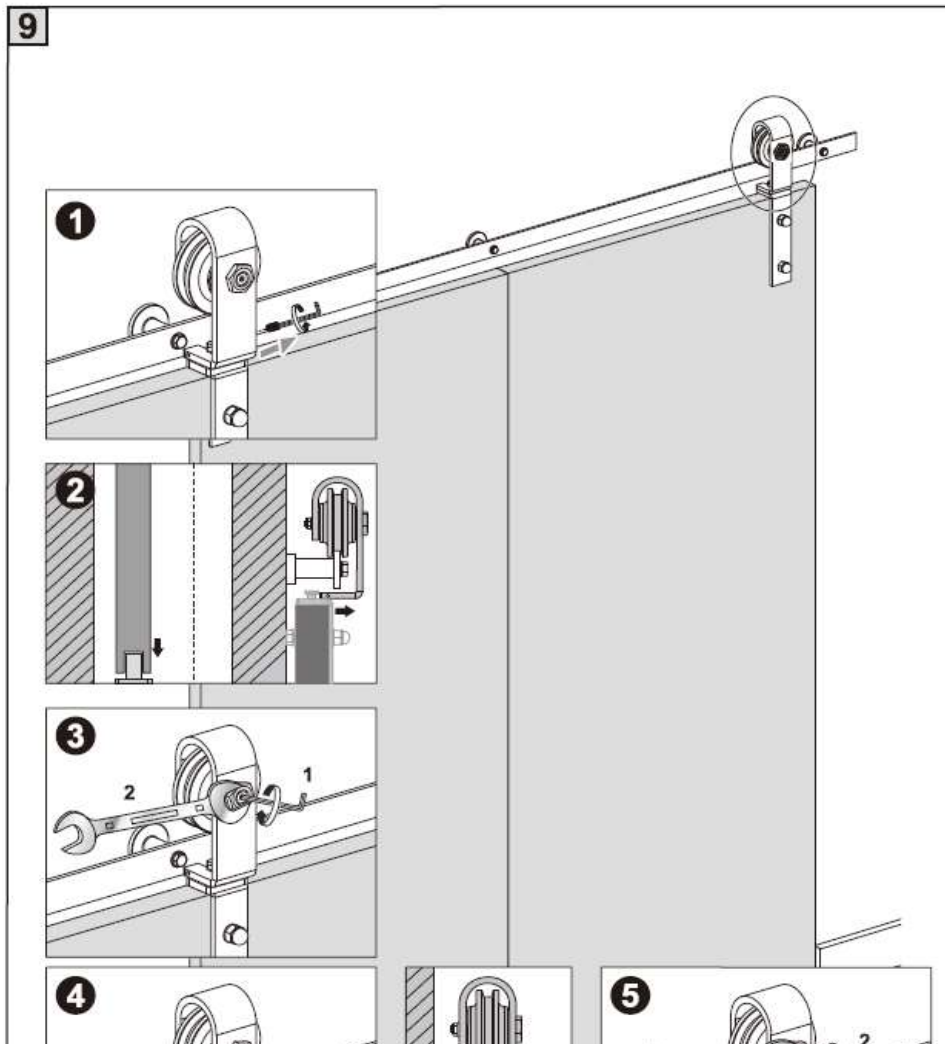

Superior Slide Barn Door Kits and Accessories 1st of Nov 2025

MAPPAS ARCHITECTURAL PTY LTD
10/9 Allgas st Slacks Creek 4127
www.mappasarchitectural.com
M : 0419 469 177
E: jim@mappasarchitectural.com

Standard inclusions others do not -bonus wall guide -No Joins up to 3 Metres
Note for sizes not listed add multiples of below ;ie 4 metre = 2 x BT1002B , Plus Track Joiner

KIT - MAXI option + Round handle Set +Soft Closer + matching clips (Suffix below Codes with " KIT-MAXI ")

Face Fix Kits	Product Code	Description	Finish	Hanger Design	List Price Ex GST	KIT - MAXI Ex GST

Bifold Track