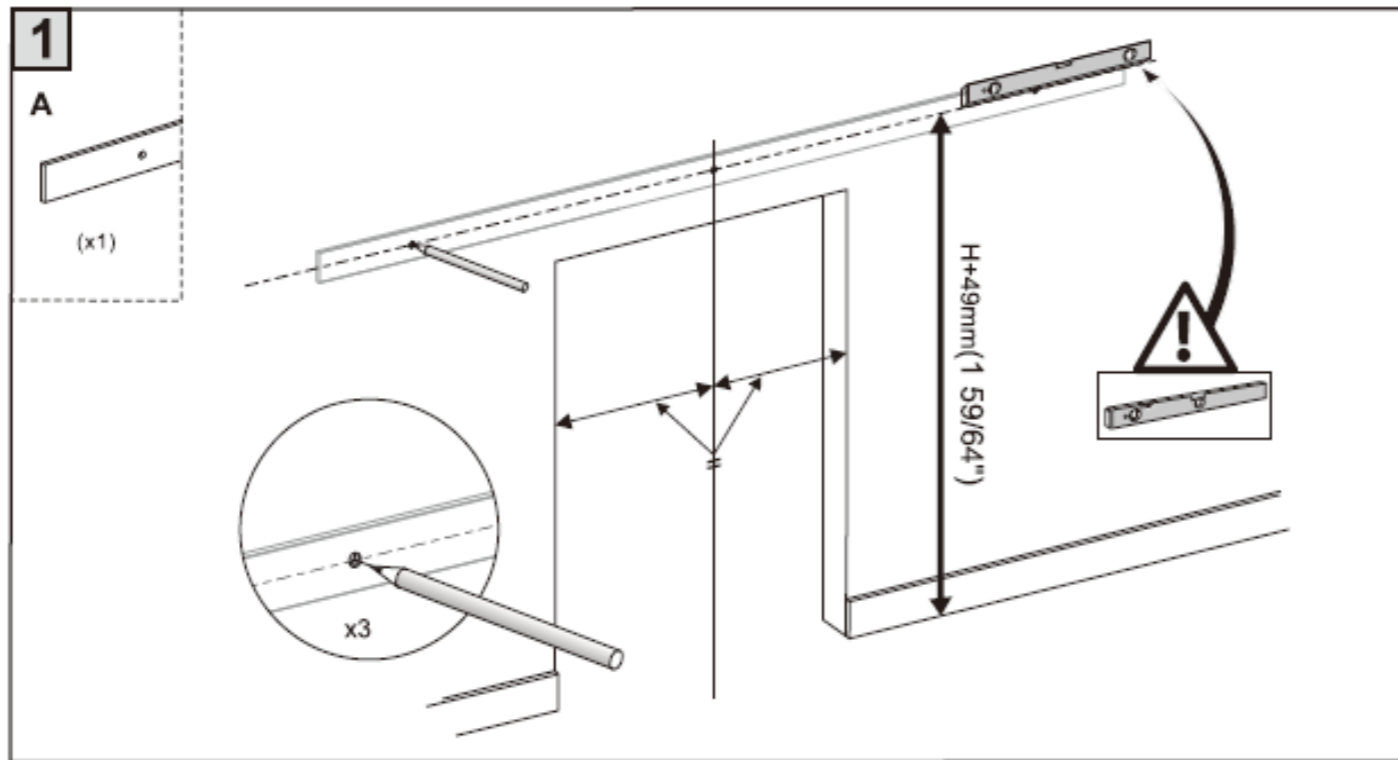

Superior Slide Barn Door Kits and Accessories 1st Oct 2024

MAPPAS ARCHITECTURAL PTY LTD
51-155 CREST ROAD
GREENBANK QLD 4152
www.mappasarchitectural.com
M : 0419 469 177 L : 07 2111 5169

Standard inclusions others do not -bonus wall guide -No Joins up to 3 Metres
Note for sizes not listed add multiples of below ;ie 4 metre = 2 x BT1002B , Plus Track Joiner

KIT - MAXI option + Round handle Set +Soft Closer + matching clips (Suffix below Codes with " KIT-MAXI ")

Face Fix Kits	Product Code	Description	Finish	Hanger Design	List Price Ex GST	KIT - MAXI Ex GST

Installation