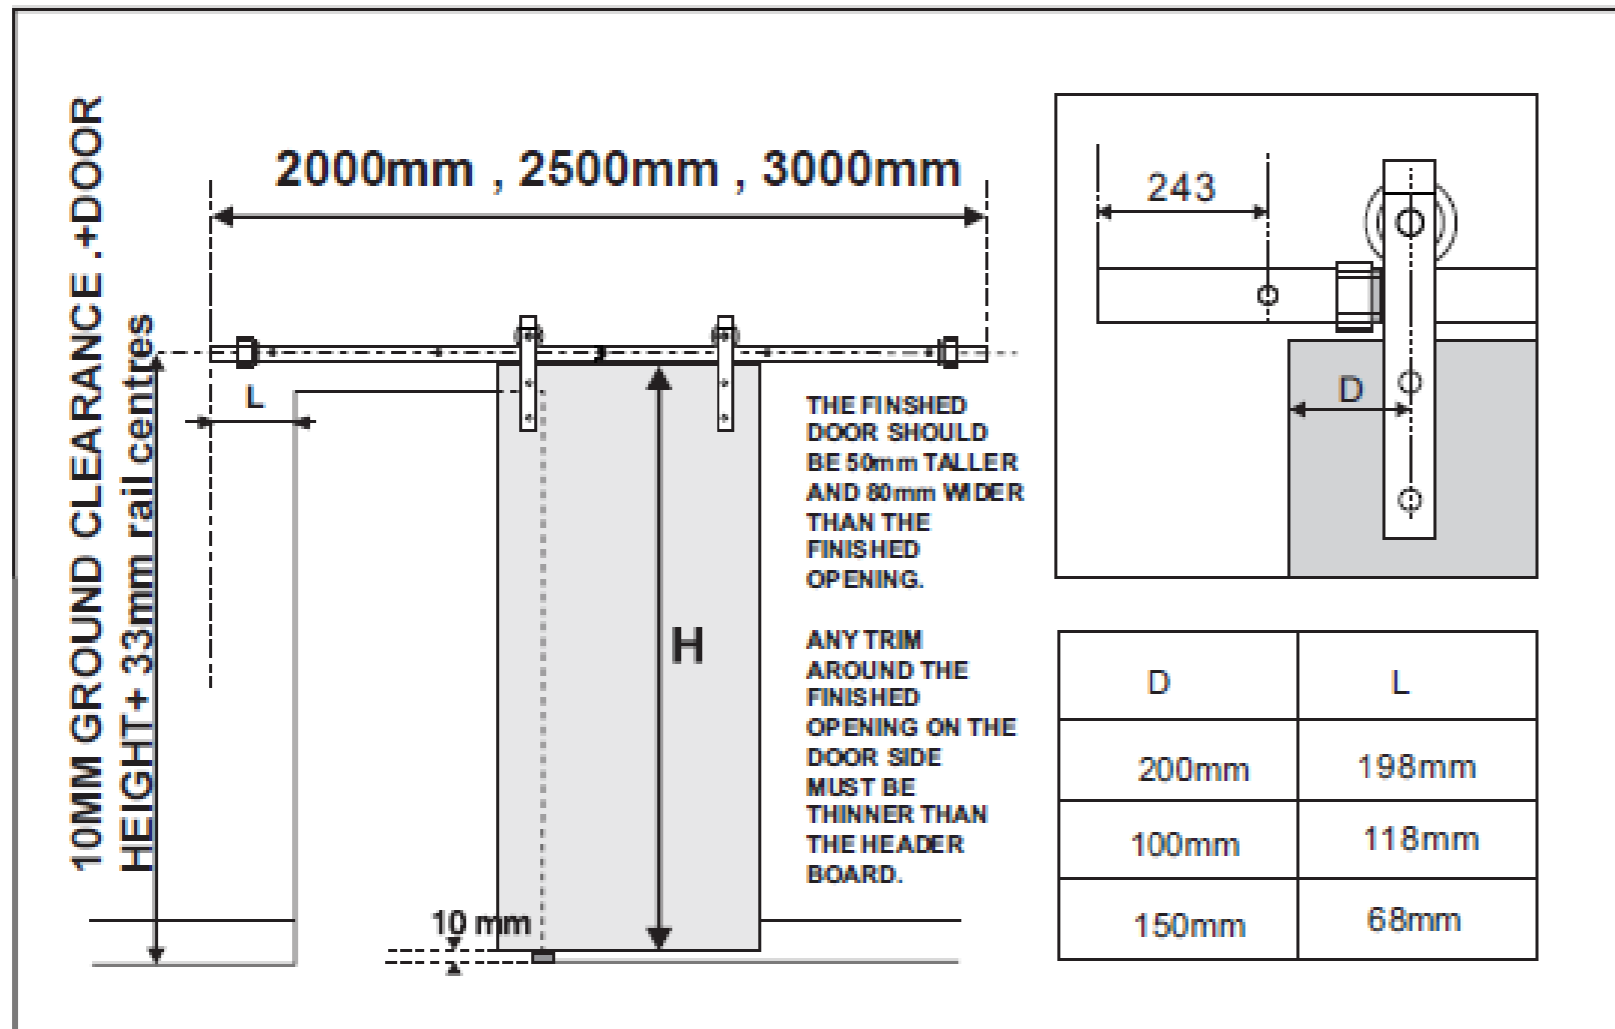

Superior Slide Barn Door Kits and Accessories 1st Oct 2024

MAPPAS ARCHITECTURAL PTY LTD
51-155 CREST ROAD
GREENBANK QLD 4152
www.mappasarchitectural.com
M : 0419 469 177 L : 07 2111 5169

Standard inclusions others do not -bonus wall guide -No Joins up to 3 Metres
Note for sizes not listed add multiples of below ;ie 4 metre = 2 x BT1002B , Plus Track Joiner

KIT - MAXI option + Round handle Set +Soft Closer + matching clips (Suffix below Codes with " KIT-MAXI ")

Face Fix Kits	Product Code	Description	Finish	Hanger Design	List Price Ex GST	KIT - MAXI Ex GST

NORMAL BARN DOOR INSTALLATION

Mappas
Architectural

Barn Door Installation Guide -Page 1