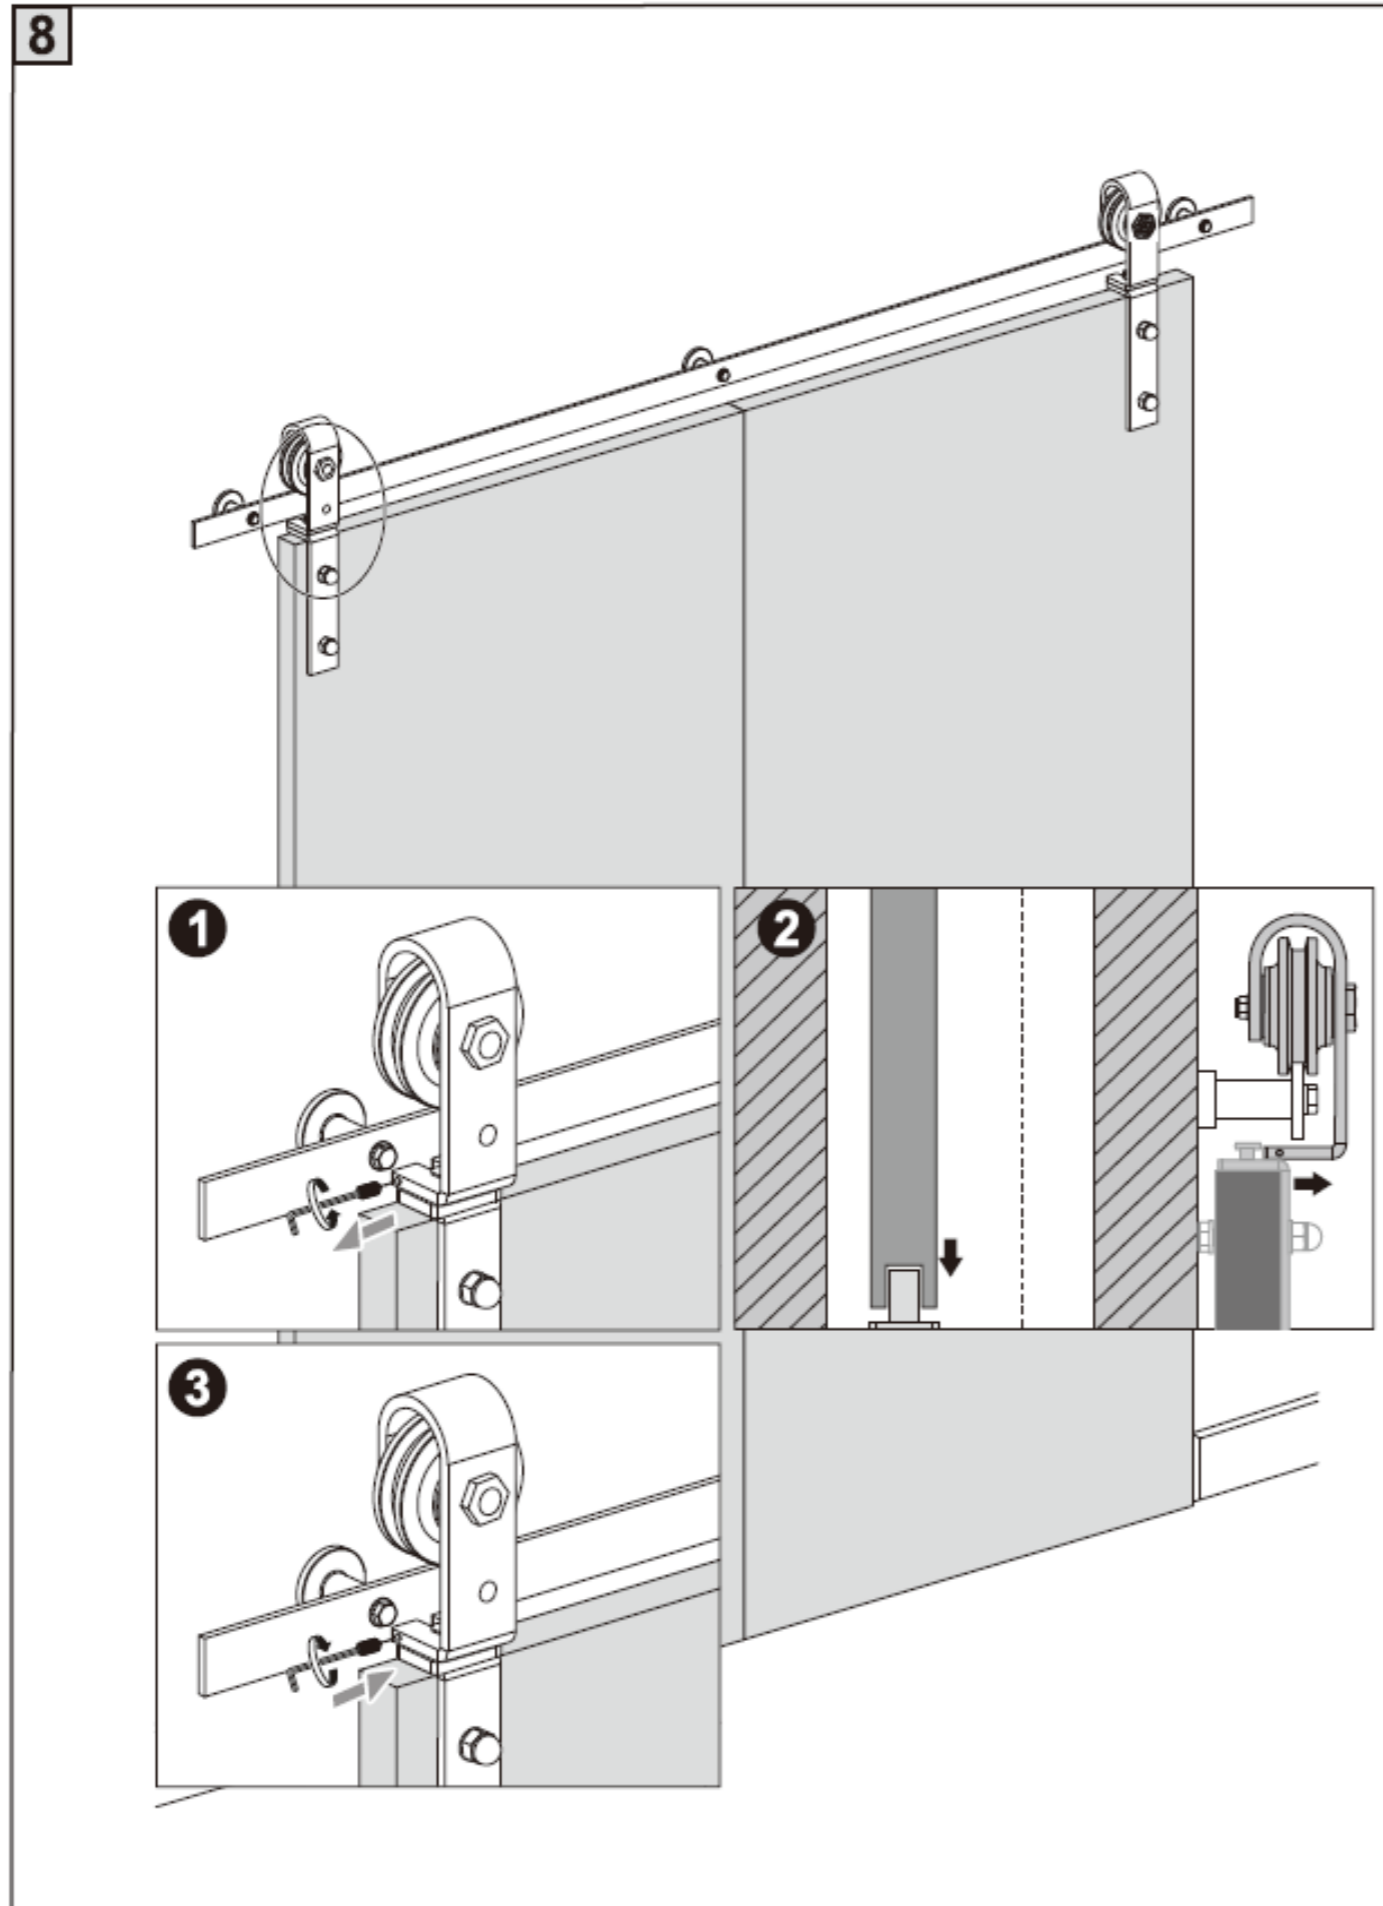

Superior Slide Barn Door Kits and Accessories 1st Oct 2024

MAPPAS ARCHITECTURAL PTY LTD
51-155 CREST ROAD
GREENBANK QLD 4152
www.mappasarchitectural.com
M : 0419 469 177 L : 07 2111 5169

Standard inclusions others do not -bonus wall guide -No Joins up to 3 Metres
Note for sizes not listed add multiples of below ;ie 4 metre = 2 x BT1002B , Plus Track Joiner

KIT - MAXI option + Round handle Set +Soft Closer + matching clips (Suffix below Codes with " KIT-MAXI ")

Face Fix Kits	Product Code	Description	Finish	Hanger Design	List Price Ex GST	KIT - MAXI Ex GST