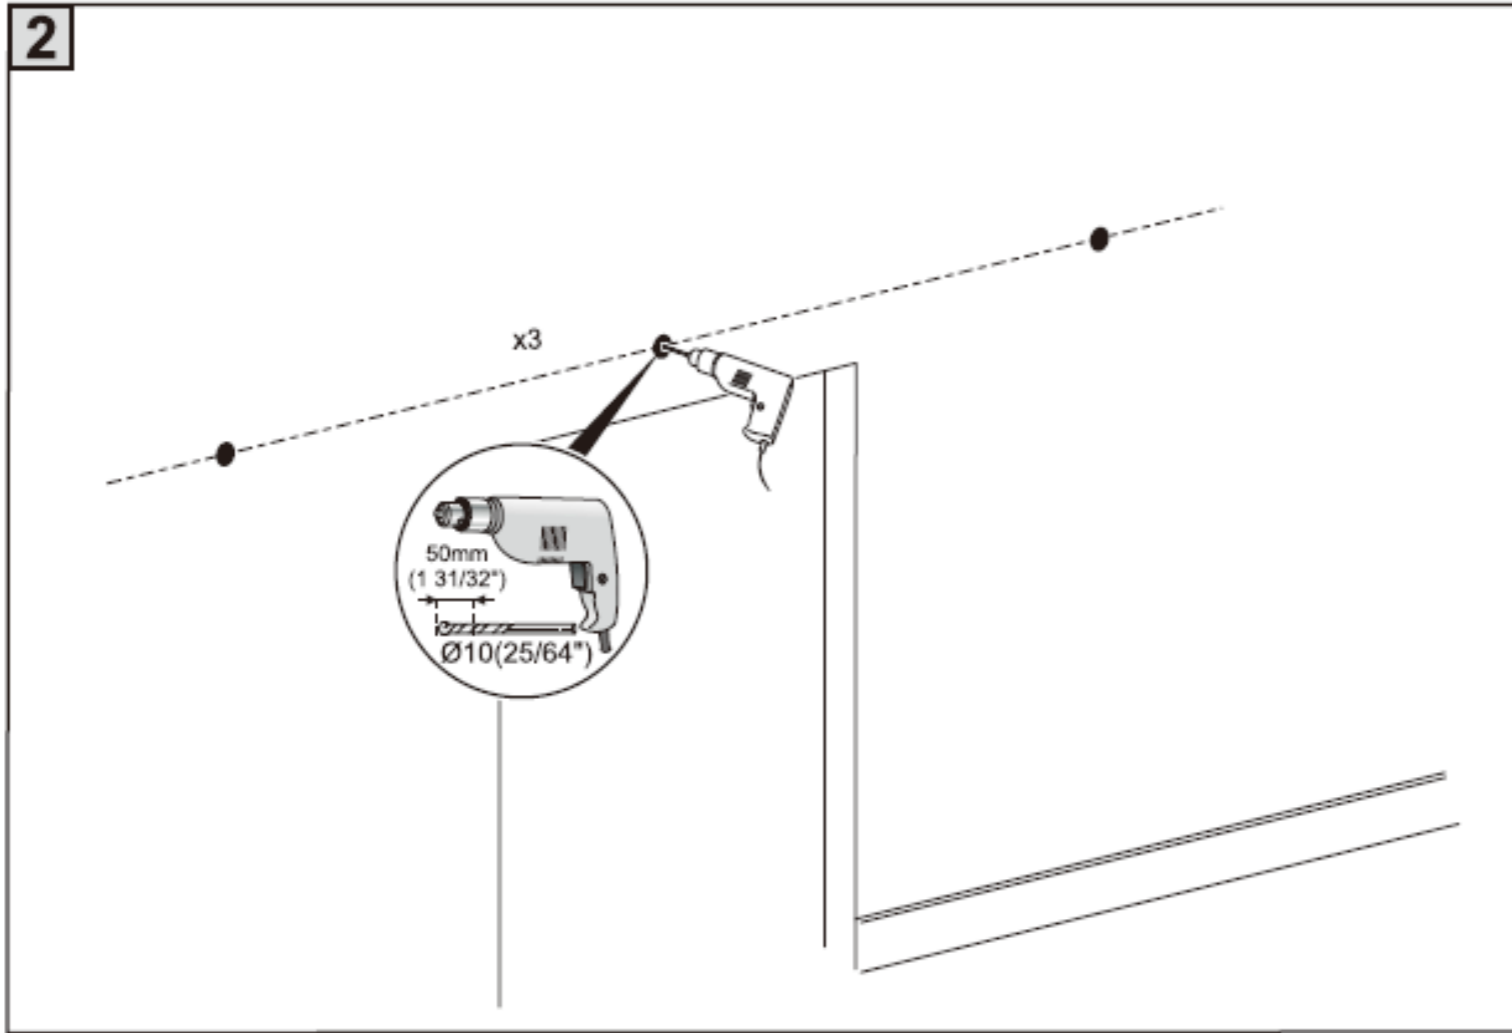

Superior Slide Barn Door Kits and Accessories 1st Oct 2024

MAPPAS ARCHITECTURAL PTY LTD
51-155 CREST ROAD
GREENBANK QLD 4152
www.mappasarchitectural.com
M : 0419 469 177 L : 07 2111 5169

Standard inclusions others do not -bonus wall guide -No Joins up to 3 Metres
Note for sizes not listed add multiples of below ;ie 4 metre = 2 x BT1002B , Plus Track Joiner

KIT - MAXI option + Round handle Set +Soft Closer + matching clips (Suffix below Codes with " KIT-MAXI ")

Face Fix Kits	Product Code	Description	Finish	Hanger Design	List Price Ex GST	KIT - MAXI Ex GST