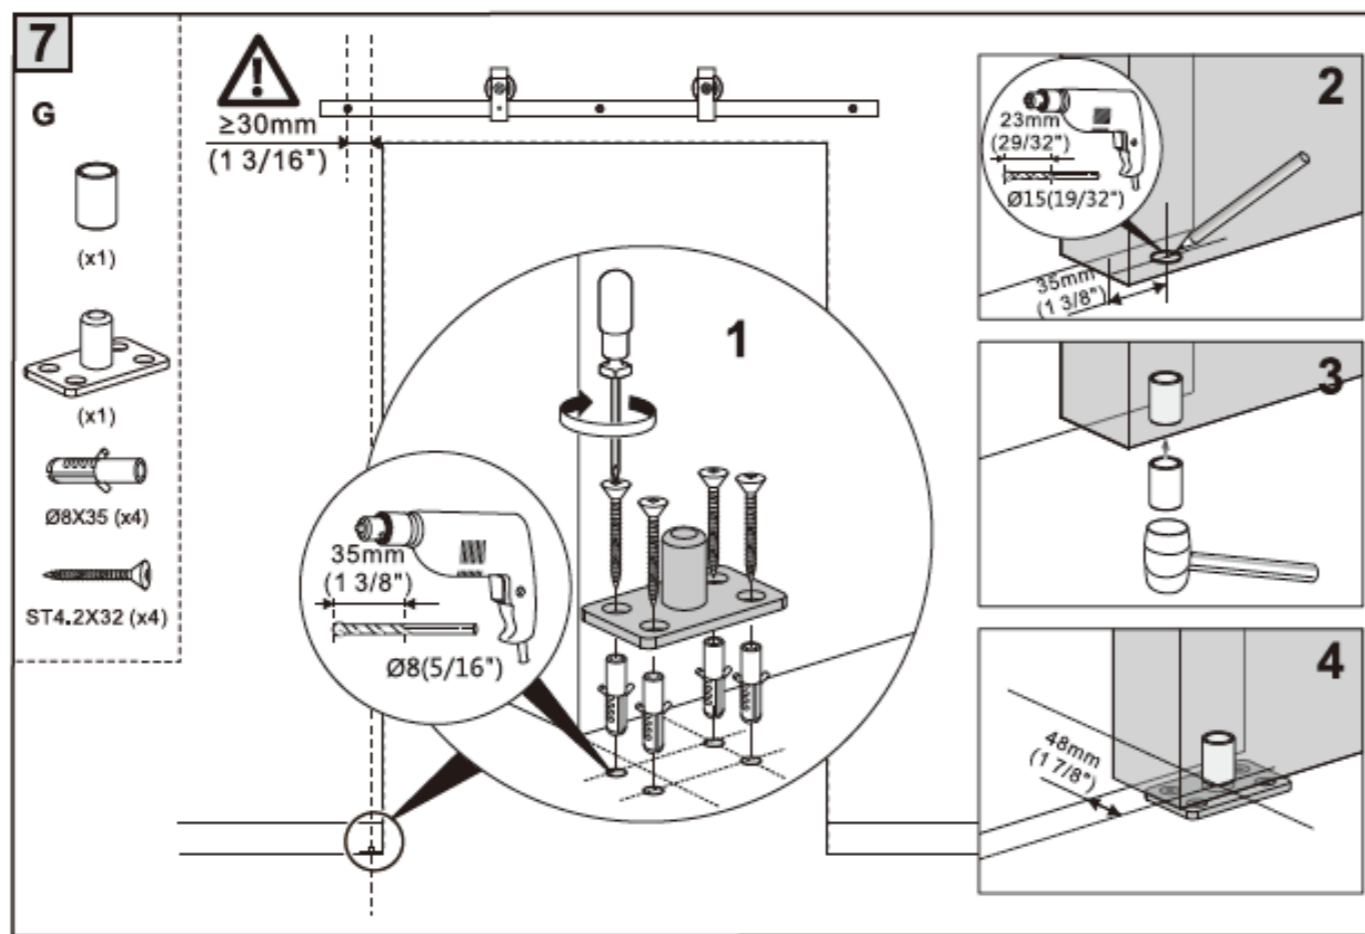

Superior Slide Barn Door Kits and Accessories 1st Oct 2024

MAPPAS ARCHITECTURAL PTY LTD
51-155 CREST ROAD
GREENBANK QLD 4152
www.mappasarchitectural.com
M : 0419 469 177 L : 07 2111 5169

Standard inclusions others do not -bonus wall guide -No Joins up to 3 Metres
Note for sizes not listed add multiples of below ;ie 4 metre = 2 x BT1002B , Plus Track Joiner

KIT - MAXI option + Round handle Set +Soft Closer + matching clips (Suffix below Codes with " KIT-MAXI ")

Face Fix Kits	Product Code	Description	Finish	Hanger Design	List Price Ex GST	KIT - MAXI Ex GST