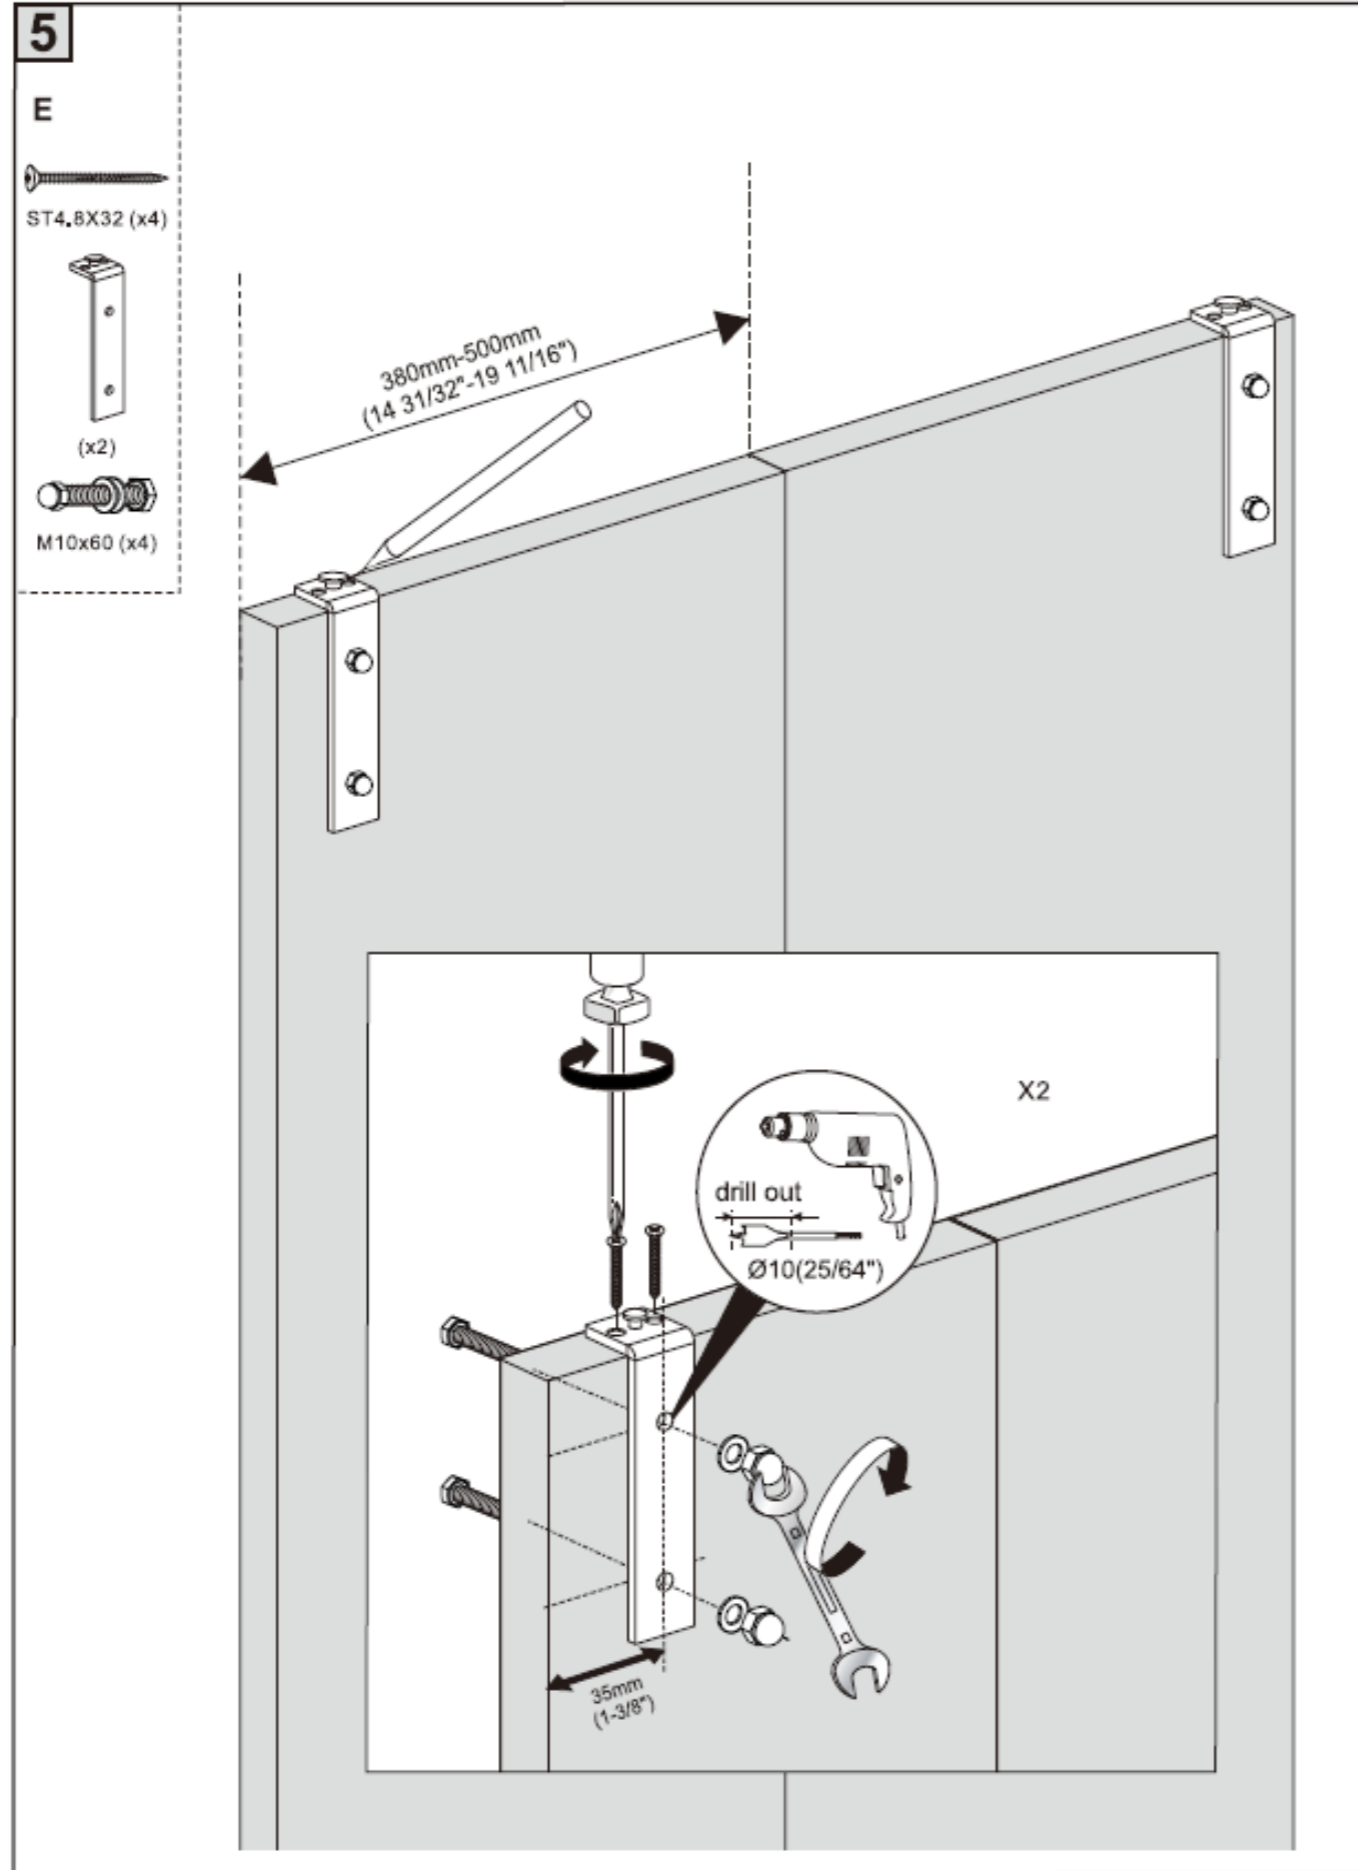

Superior Slide Barn Door Kits and Accessories 1st Oct 2024

MAPPAS ARCHITECTURAL PTY LTD
51-155 CREST ROAD
GREENBANK QLD 4152
www.mappasarchitectural.com
M : 0419 469 177 L : 07 2111 5169

Standard inclusions others do not -bonus wall guide -No Joins up to 3 Metres
Note for sizes not listed add multiples of below ;ie 4 metre = 2 x BT1002B , Plus Track Joiner

KIT - MAXI option + Round handle Set +Soft Closer + matching clips (Suffix below Codes with " KIT-MAXI ")

Face Fix Kits	Product Code	Description	Finish	Hanger Design	List Price Ex GST	KIT - MAXI Ex GST