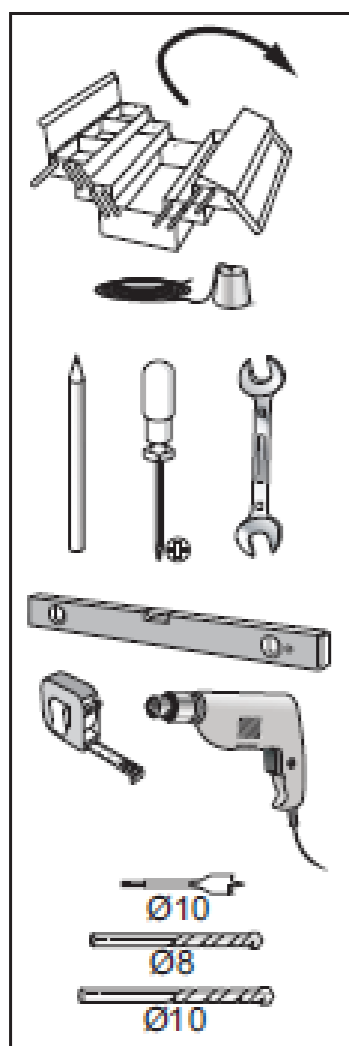

Superior Slide Barn Door Kits and Accessories 1st Oct 2024

MAPPAS ARCHITECTURAL PTY LTD
51-155 CREST ROAD
GREENBANK QLD 4152
www.mappasarchitectural.com
M : 0419 469 177 L : 07 2111 5169

Standard inclusions others do not -bonus wall guide -No Joins up to 3 Metres
Note for sizes not listed add multiples of below ;ie 4 metre = 2 x BT1002B , Plus Track Joiner

KIT - MAXI option + Round handle Set +Soft Closer + matching clips (Suffix below Codes with " KIT-MAXI ")

Face Fix Kits	Product Code	Description	Finish	Hanger Design	List Price Ex GST	KIT - MAXI Ex GST

NORMAL BARN DOOR INSTALLATION

Mappas
Architectural

Barn Door Installation Guide -Page 1