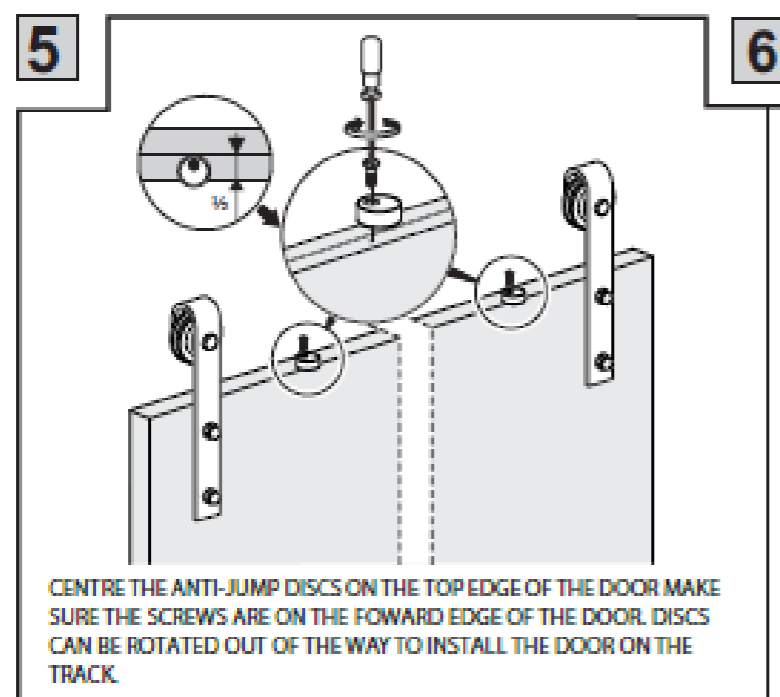

Superior Slide Barn Door Kits and Accessories 1st Oct 2024

MAPPAS ARCHITECTURAL PTY LTD
51-155 CREST ROAD
GREENBANK QLD 4152
www.mappasarchitectural.com
M : 0419 469 177 L : 07 2111 5169

Standard inclusions others do not -bonus wall guide -No Joins up to 3 Metres
Note for sizes not listed add multiples of below ;ie 4 metre = 2 x BT1002B , Plus Track Joiner

KIT - MAXI option + Round handle Set +Soft Closer + matching clips (Suffix below Codes with " KIT-MAXI ")

Face Fix Kits	Product Code	Description	Finish	Hanger Design	List Price Ex GST	KIT - MAXI Ex GST

Barn Door Installation Guide - Page 2