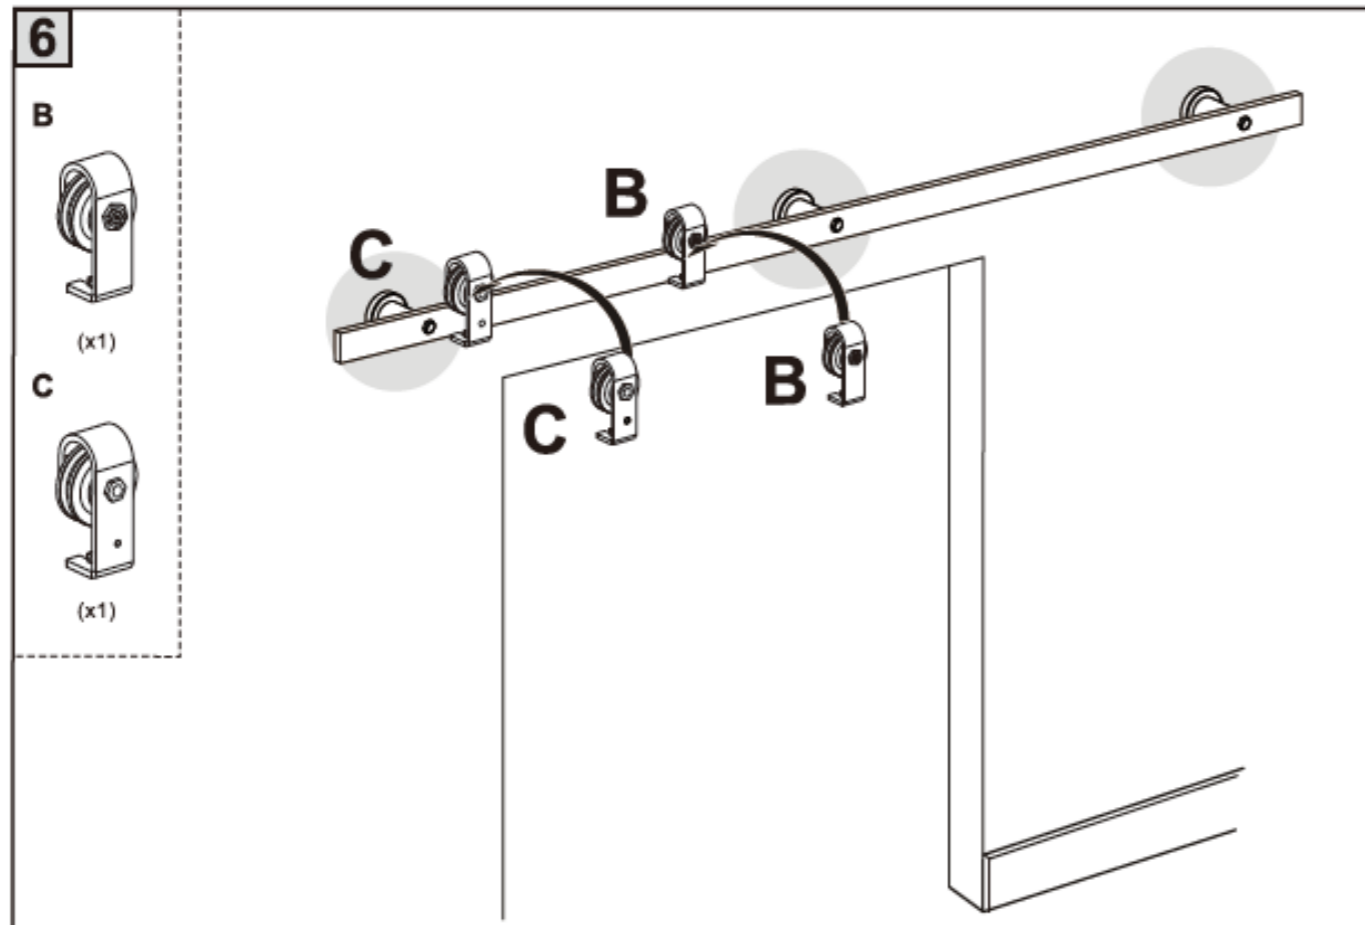

Superior Slide Barn Door Kits and Accessories 1st Oct 2024

MAPPAS ARCHITECTURAL PTY LTD
51-155 CREST ROAD
GREENBANK QLD 4152
www.mappasarchitectural.com
M : 0419 469 177 L : 07 2111 5169

Standard inclusions others do not -bonus wall guide -No Joins up to 3 Metres
Note for sizes not listed add multiples of below ;ie 4 metre = 2 x BT1002B , Plus Track Joiner

KIT - MAXI option + Round handle Set +Soft Closer + matching clips (Suffix below Codes with " KIT-MAXI ")

Face Fix Kits	Product Code	Description	Finish	Hanger Design	List Price Ex GST	KIT - MAXI Ex GST