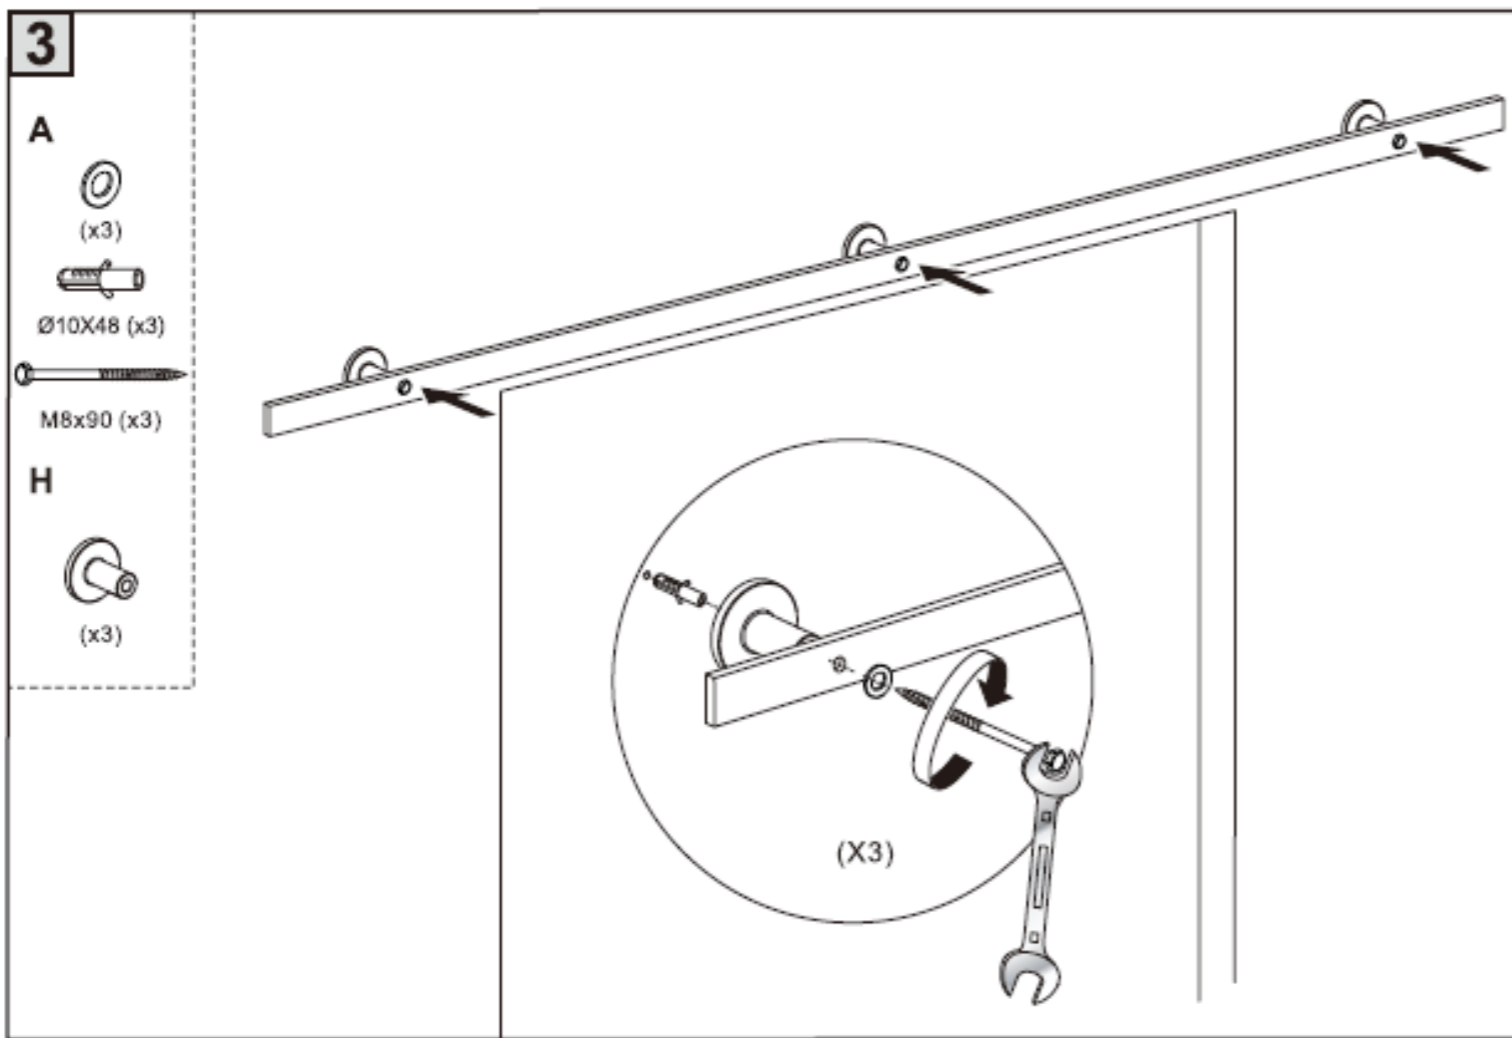

Superior Slide Barn Door Kits and Accessories 1st Oct 2024

MAPPAS ARCHITECTURAL PTY LTD
51-155 CREST ROAD
GREENBANK QLD 4152
www.mappasarchitectural.com
M : 0419 469 177 L : 07 2111 5169

Standard inclusions others do not -bonus wall guide -No Joins up to 3 Metres
Note for sizes not listed add multiples of below ;ie 4 metre = 2 x BT1002B , Plus Track Joiner

KIT - MAXI option + Round handle Set +Soft Closer + matching clips (Suffix below Codes with " KIT-MAXI ")

Face Fix Kits	Product Code	Description	Finish	Hanger Design	List Price Ex GST	KIT - MAXI Ex GST