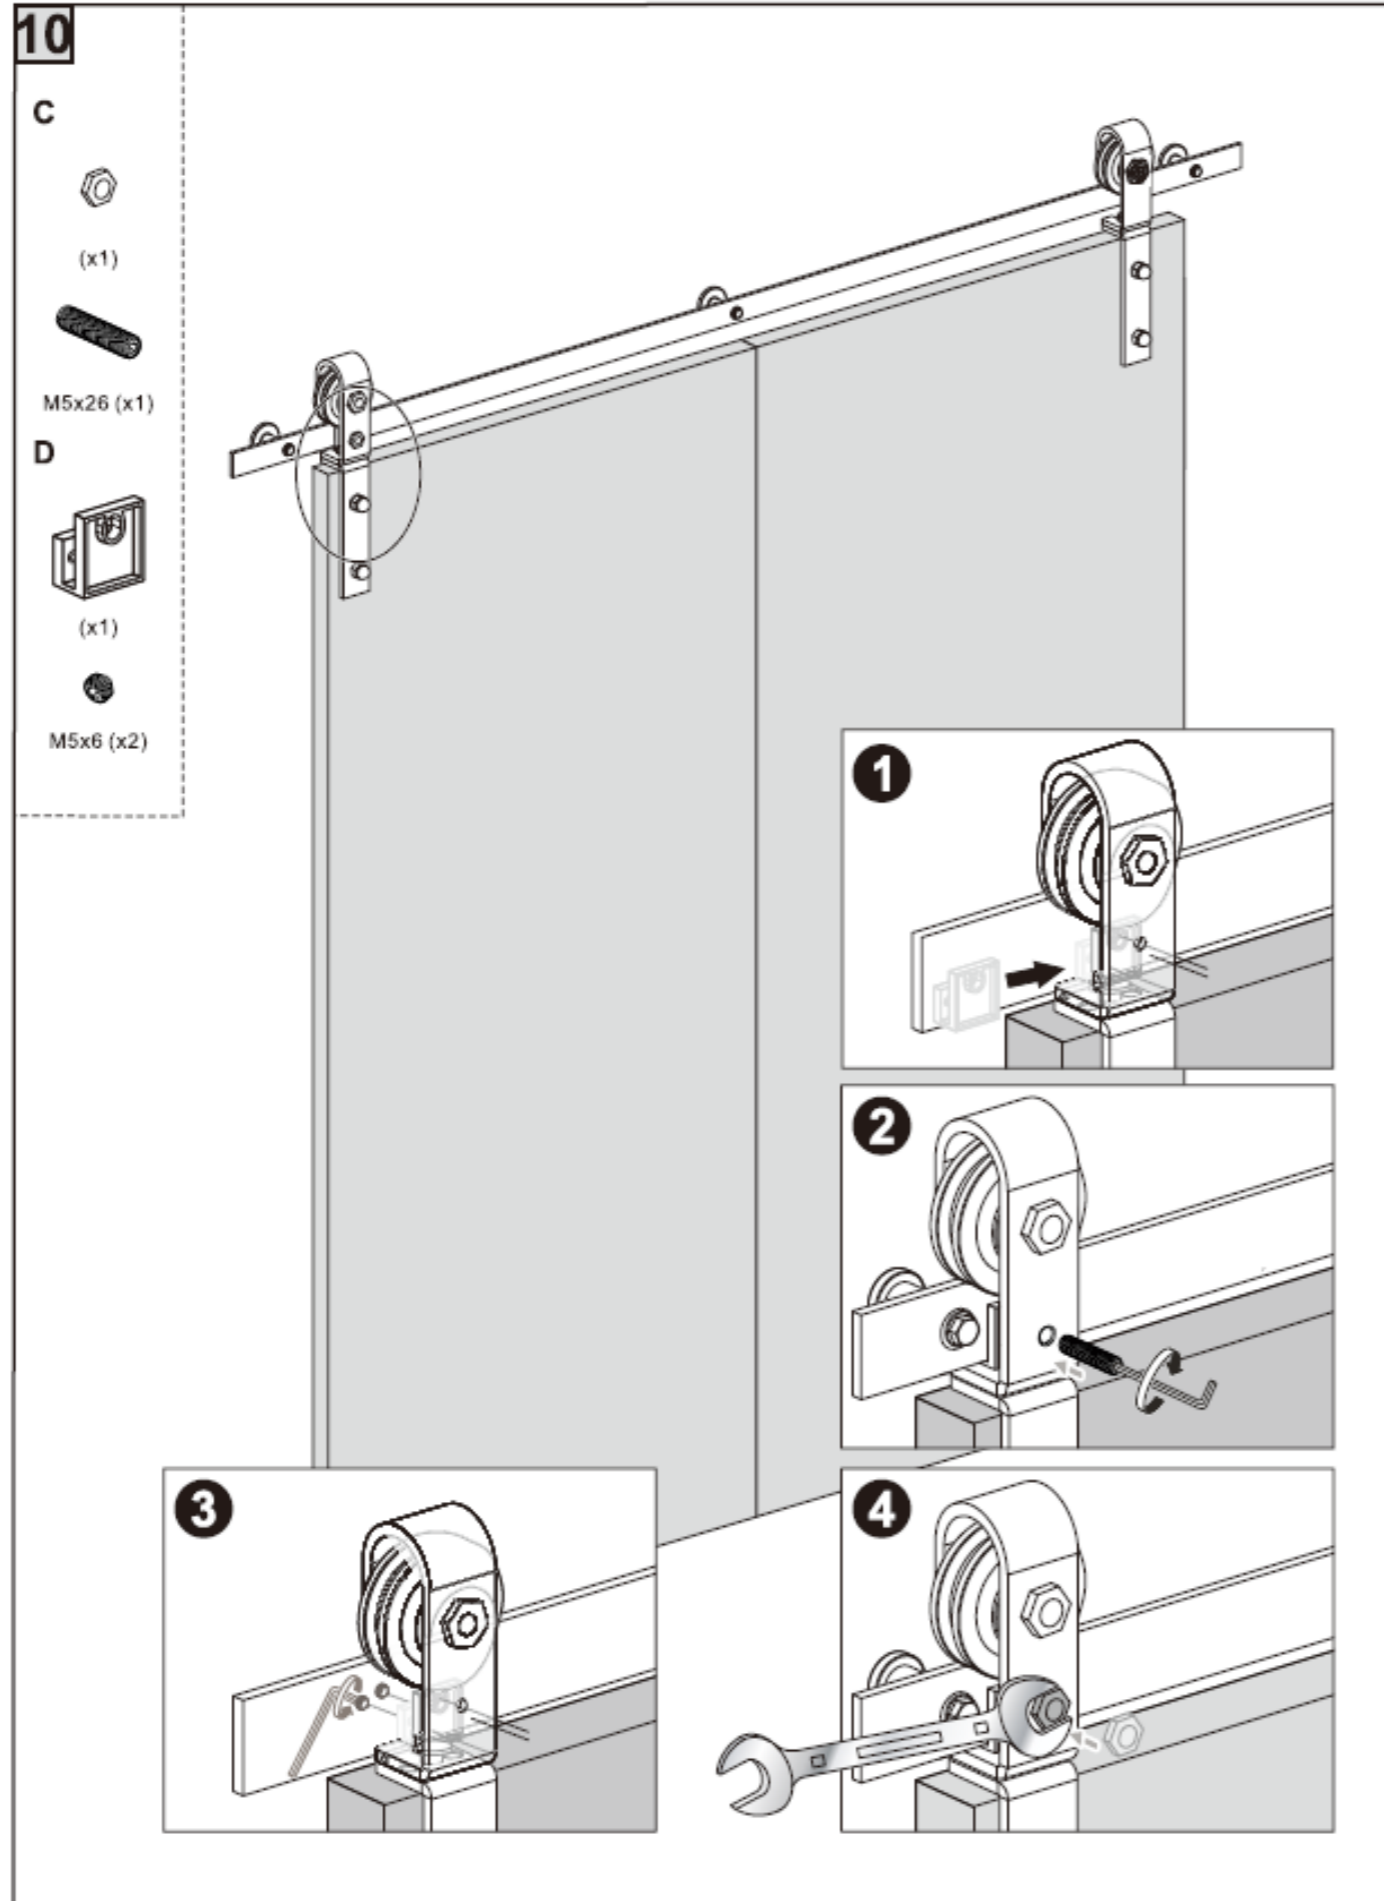

Superior Slide Barn Door Kits and Accessories 1st Oct 2024

MAPPAS ARCHITECTURAL PTY LTD
51-155 CREST ROAD
GREENBANK QLD 4152
www.mappasarchitectural.com
M : 0419 469 177 L : 07 2111 5169

Standard inclusions others do not -bonus wall guide -No Joins up to 3 Metres
Note for sizes not listed add multiples of below ;ie 4 metre = 2 x BT1002B , Plus Track Joiner

KIT - MAXI option + Round handle Set +Soft Closer + matching clips (Suffix below Codes with " KIT-MAXI ")

Face Fix Kits	Product Code	Description	Finish	Hanger Design	List Price Ex GST	KIT - MAXI Ex GST