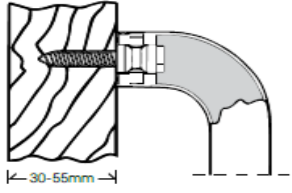

BARN DOOR HANDLE SET: EXTREME COMBO WHEN SIZE MATTERS -CONCEALED FIX PULL HANDLE

CF = Half set screw fix concealed

Product Code	Description	Finish	Design	List Price Ex GST	
BTPH25600SQD-SS	Barn Door Handle Set / Pull 625mm x 25 X 25 mm with 300mm Flush Pull	Stainless Steel	Square	$190.00	
BTPH25600SQH-SS	Barn Door Handle Set / Pull 600 mm x 25 X 25 mm with 300mm Flush Pull	Stainless Steel	Square	$190.00	
BTPH25600SQD-SS	Barn Door Handle Set / Pull 620mm x 40 X 20 mm with 300mm Flush Pull	Stainless Steel	Square	$190.00	
BTPH600SQD-SS	Barn Door Handle Set / Pull 620mm x 40 X 20 mm with 300mm Flush Pull	Stainless Steel	Square	$190.00	
BTPH900R-SS	Barn Door Handle Set / 900mm X 32 mm Pull with 300mm x 38mm Flush Pull	Stainless Steel	Round	$290.00