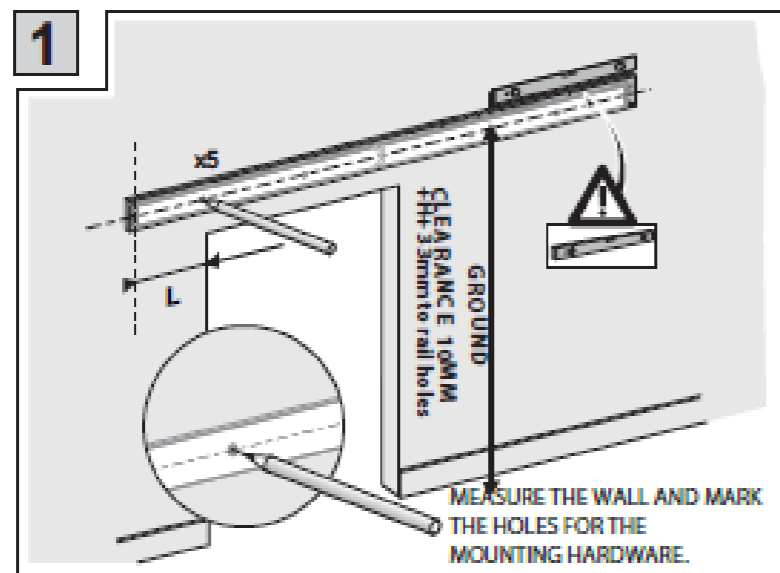

Superior Slide Barn Door Kits and Accessories 1st Oct 2024

MAPPAS ARCHITECTURAL PTY LTD
51-155 CREST ROAD
GREENBANK QLD 4152
www.mappasarchitectural.com
M : 0419 469 177 L : 07 2111 5169

Standard inclusions others do not -bonus wall guide -No Joins up to 3 Metres
Note for sizes not listed add multiples of below ;ie 4 metre = 2 x BT1002B , Plus Track Joiner

KIT - MAXI option + Round handle Set +Soft Closer + matching clips (Suffix below Codes with " KIT-MAXI ")

Face Fix Kits	Product Code	Description	Finish	Hanger Design	List Price Ex GST	KIT - MAXI Ex GST

Barn Door Installation Guide - Page 2