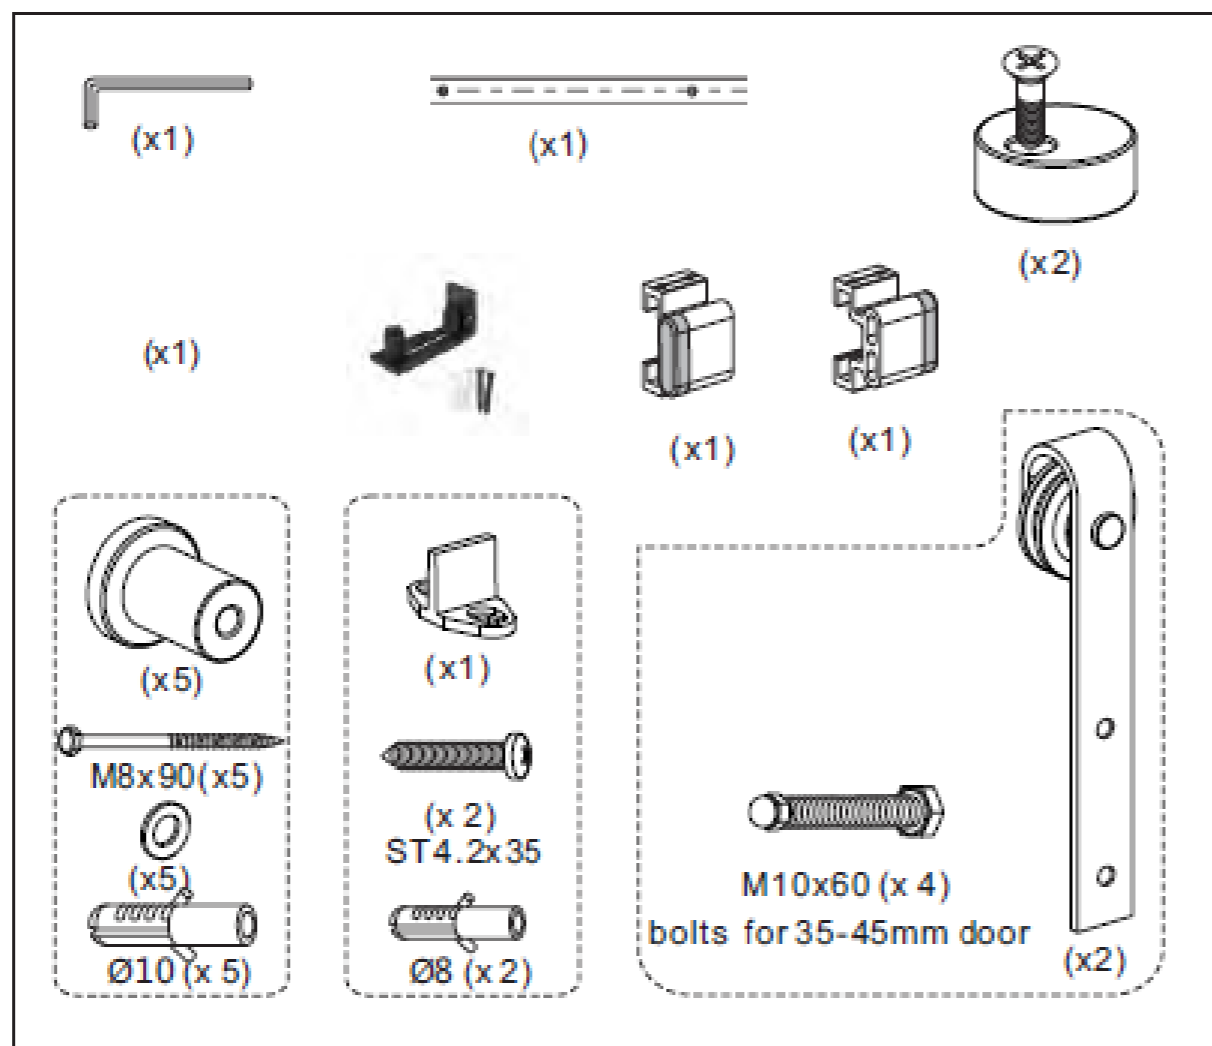

Superior Slide Barn Door Kits and Accessories 1st Oct 2024

MAPPAS ARCHITECTURAL PTY LTD
51-155 CREST ROAD
GREENBANK QLD 4152
www.mappasarchitectural.com
M : 0419 469 177 L : 07 2111 5169

Standard inclusions others do not -bonus wall guide -No Joins up to 3 Metres
Note for sizes not listed add multiples of below ;ie 4 metre = 2 x BT1002B , Plus Track Joiner

KIT - MAXI option + Round handle Set +Soft Closer + matching clips (Suffix below Codes with " KIT-MAXI ")

Face Fix Kits	Product Code	Description	Finish	Hanger Design	List Price Ex GST	KIT - MAXI Ex GST

NORMAL BARN DOOR INSTALLATION

Mappas
Architectural

Barn Door Installation Guide -Page 1