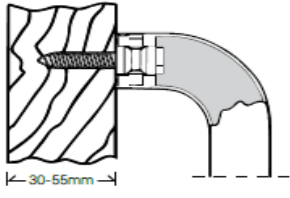

BARN DOOR HANDLE SET: EXTREME COMBO WHEN SIZE MATTERS - CONCEALED FIX PULL HANDLE

CF = Half set screw fix concealed

Product Code	Description	Finish	Design	List Price Ex GST	
BTPH600R-H -SS	Barn Door Handle Set / 600mm X 32 mm Pull with 300mm x 38mm Flush Pull	Stainless Steel	Round	$190.00	
BTPH600R-H-SS	Barn Door Handle Set / 600mm X 32 mm Pull with 300mm x 38mm Flush Pull	Matte White	Round	$250.00	
BTPH600R -H - BLK	Barn Door Handle Set / 600mm X 32 mm Pull with 300mm x 38mm Flush Pull	Matte Black	Round	$190.00	
BTPH600R-H-SB	Barn Door Handle Set / 600mm X 32 mm Pull with 300mm x 38mm Flush Pull	Satin Brass	Round	$250.00