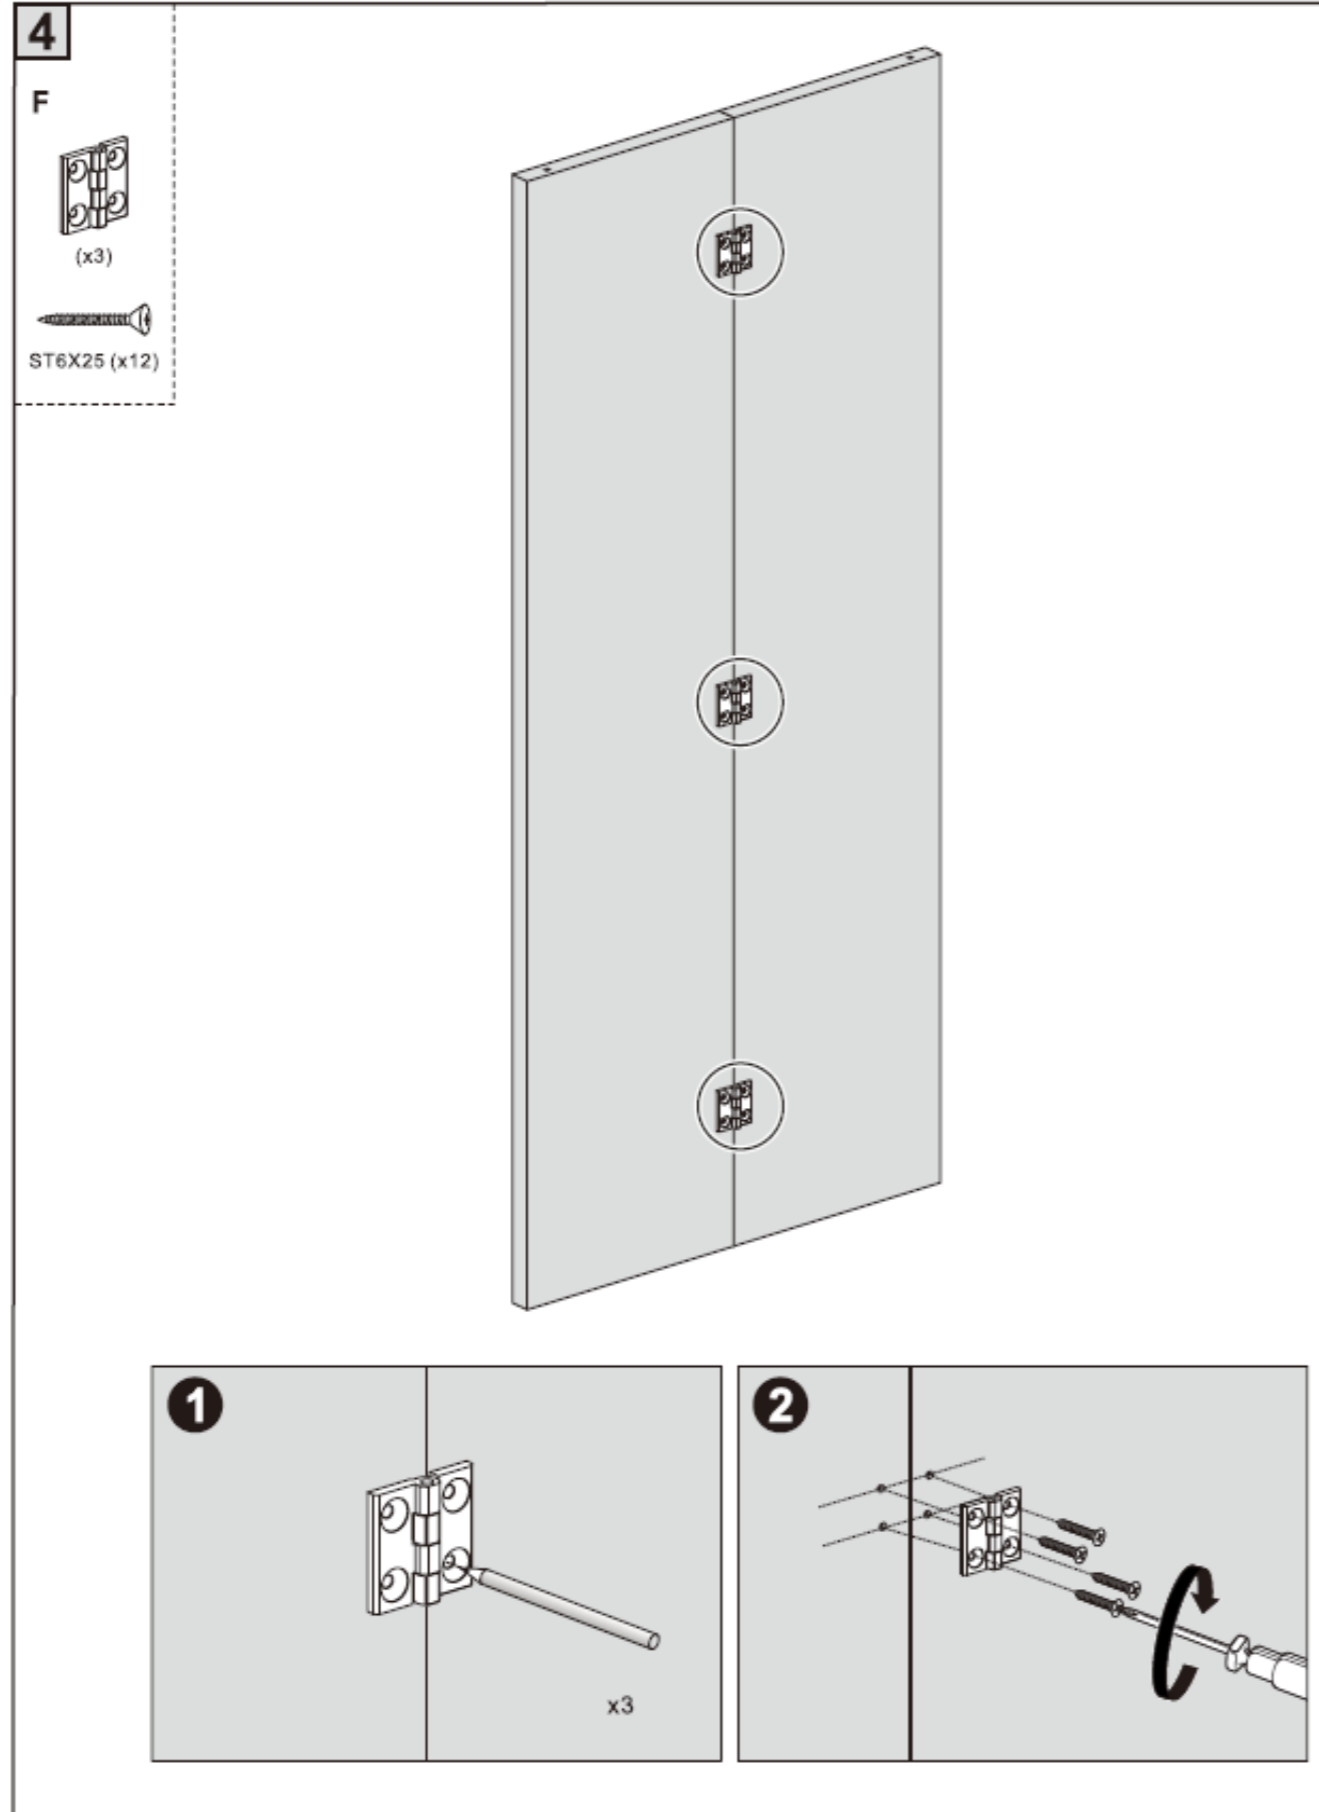

Superior Slide Barn Door Kits and Accessories 1st Oct 2024

MAPPAS ARCHITECTURAL PTY LTD
51-155 CREST ROAD
GREENBANK QLD 4152
www.mappasarchitectural.com
M : 0419 469 177 L : 07 2111 5169

Standard inclusions others do not -bonus wall guide -No Joins up to 3 Metres
Note for sizes not listed add multiples of below ;ie 4 metre = 2 x BT1002B , Plus Track Joiner

KIT - MAXI option + Round handle Set +Soft Closer + matching clips (Suffix below Codes with " KIT-MAXI ")

Face Fix Kits	Product Code	Description	Finish	Hanger Design	List Price Ex GST	KIT - MAXI Ex GST