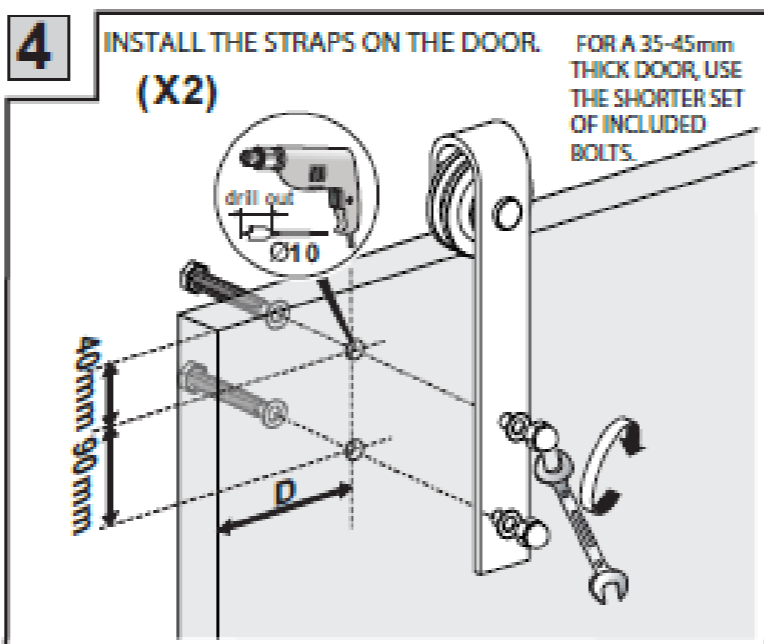

Superior Slide Barn Door Kits and Accessories 1st Oct 2024

MAPPAS ARCHITECTURAL PTY LTD
51-155 CREST ROAD
GREENBANK QLD 4152
www.mappasarchitectural.com
M : 0419 469 177 L : 07 2111 5169

Standard inclusions others do not -bonus wall guide -No Joins up to 3 Metres
Note for sizes not listed add multiples of below ;ie 4 metre = 2 x BT1002B , Plus Track Joiner

KIT - MAXI option + Round handle Set +Soft Closer + matching clips (Suffix below Codes with " KIT-MAXI ")

Face Fix Kits	Product Code	Description	Finish	Hanger Design	List Price Ex GST	KIT - MAXI Ex GST

Barn Door Installation Guide - Page 2