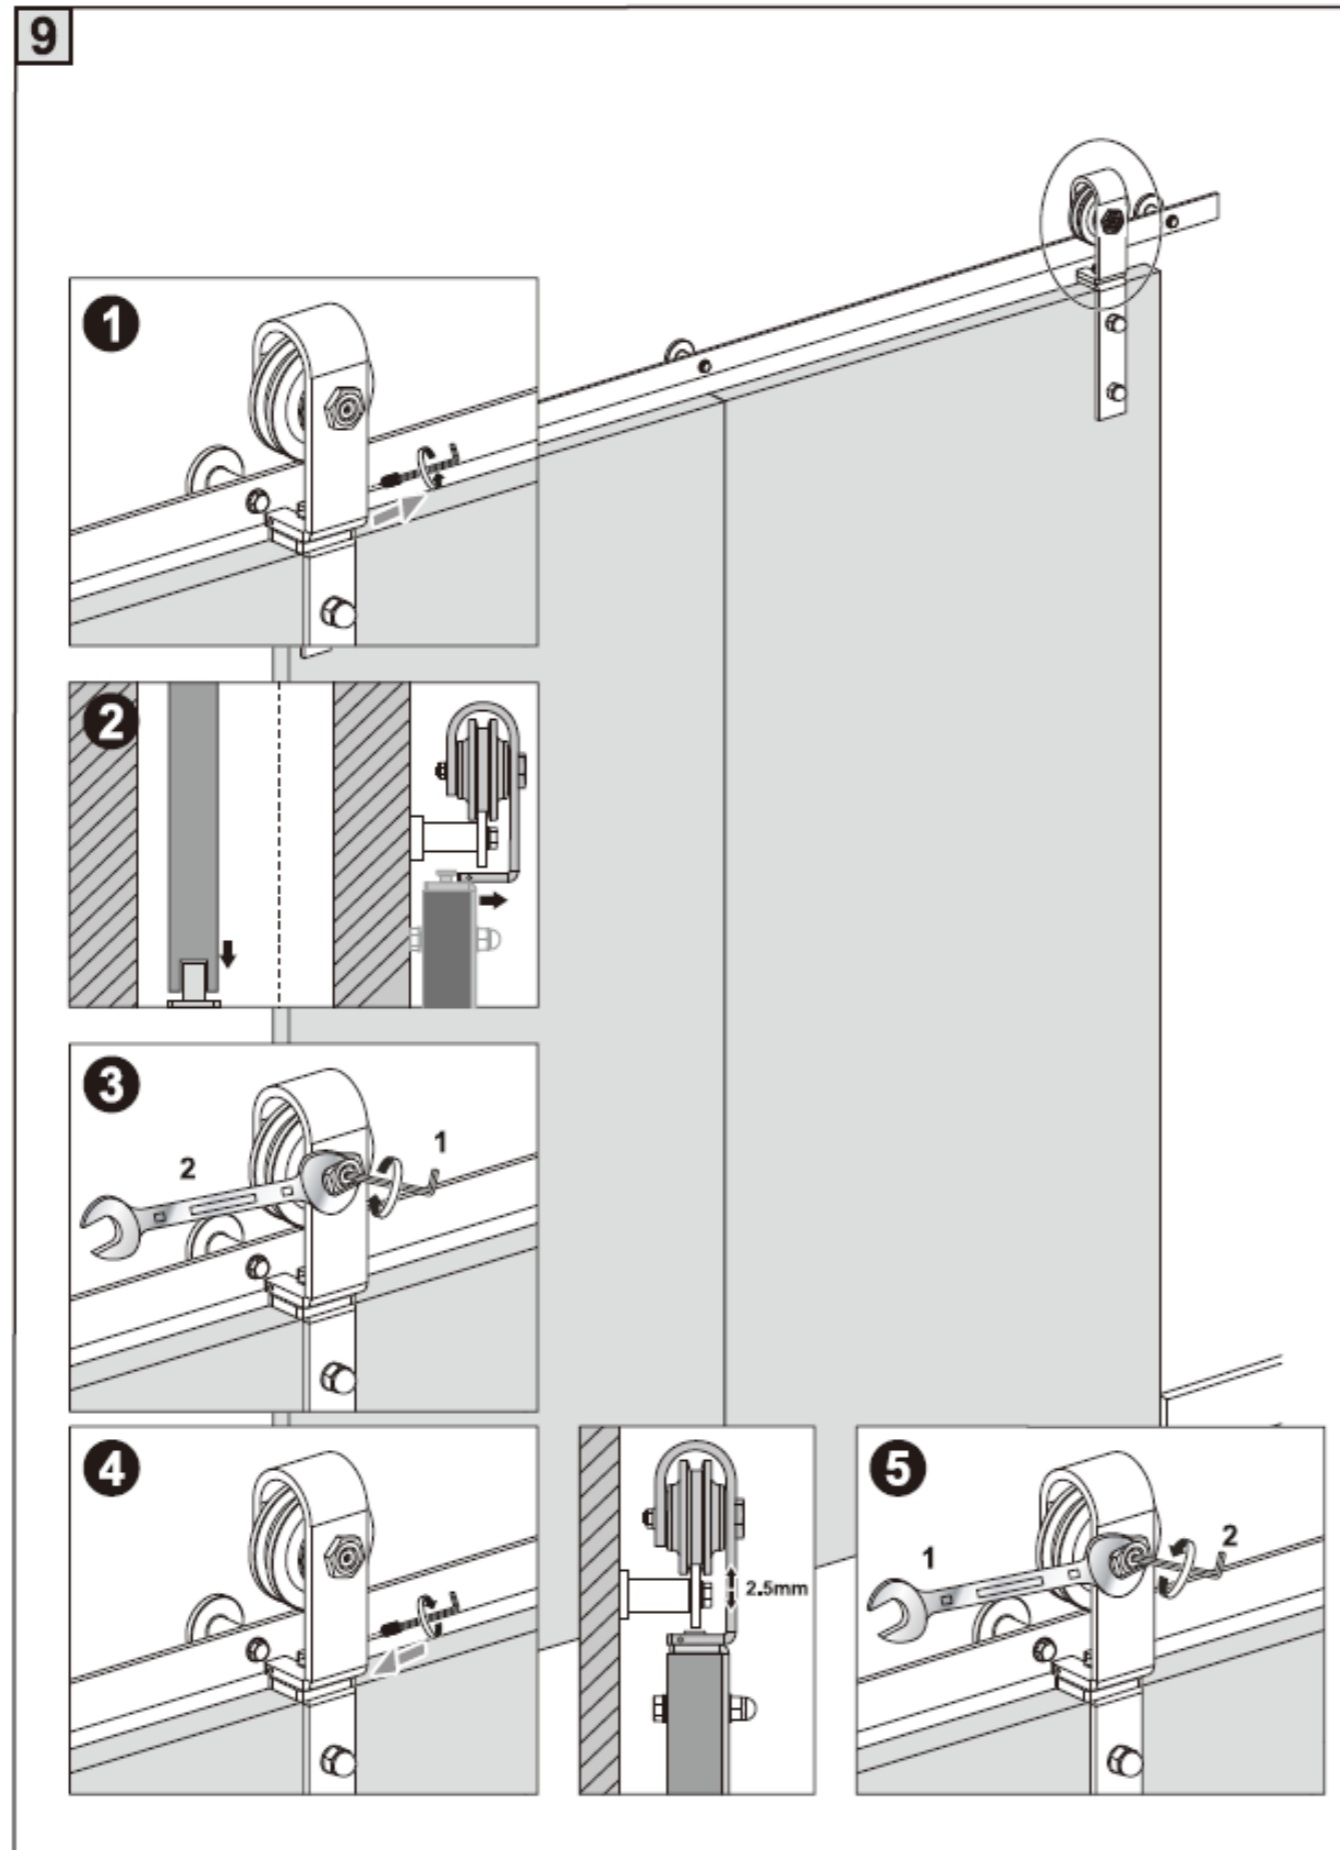

Superior Slide Barn Door Kits and Accessories 1st Oct 2024

MAPPAS ARCHITECTURAL PTY LTD
51-155 CREST ROAD
GREENBANK QLD 4152
www.mappasarchitectural.com
M : 0419 469 177 L : 07 2111 5169

Standard inclusions others do not -bonus wall guide -No Joins up to 3 Metres
Note for sizes not listed add multiples of below ;ie 4 metre = 2 x BT1002B , Plus Track Joiner

KIT - MAXI option + Round handle Set +Soft Closer + matching clips (Suffix below Codes with " KIT-MAXI ")

Face Fix Kits	Product Code	Description	Finish	Hanger Design	List Price Ex GST	KIT - MAXI Ex GST