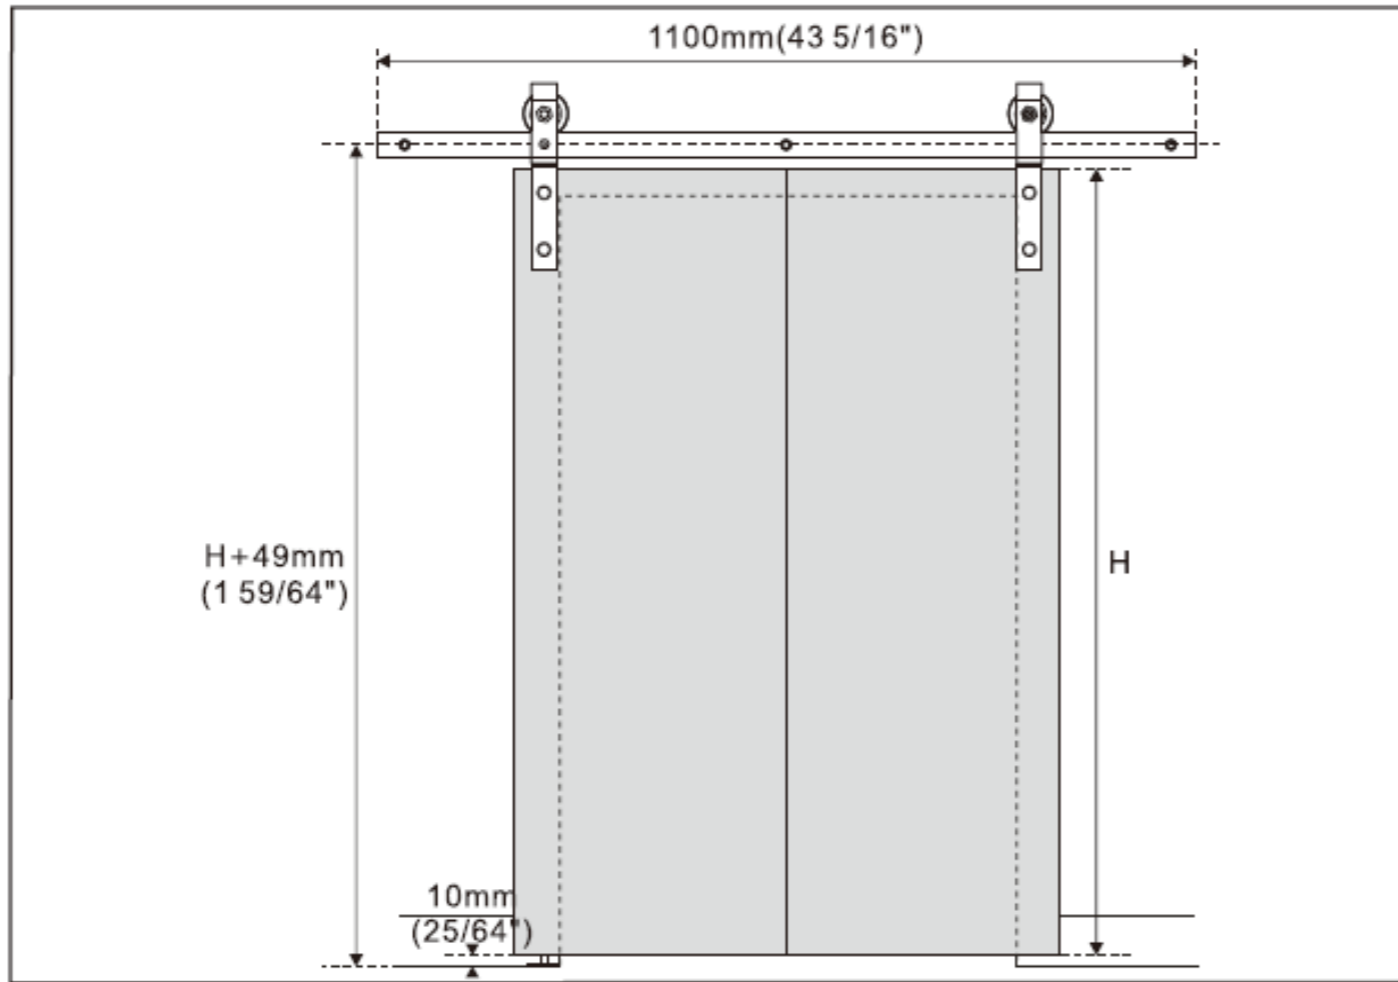

Superior Slide Barn Door Kits and Accessories 1st Oct 2024

MAPPAS ARCHITECTURAL PTY LTD
51-155 CREST ROAD
GREENBANK QLD 4152
www.mappasarchitectural.com
M : 0419 469 177 L : 07 2111 5169

Standard inclusions others do not -bonus wall guide -No Joins up to 3 Metres
Note for sizes not listed add multiples of below ;ie 4 metre = 2 x BT1002B , Plus Track Joiner

KIT - MAXI option + Round handle Set +Soft Closer + matching clips (Suffix below Codes with " KIT-MAXI ")

Face Fix Kits	Product Code	Description	Finish	Hanger Design	List Price Ex GST	KIT - MAXI Ex GST

Installation