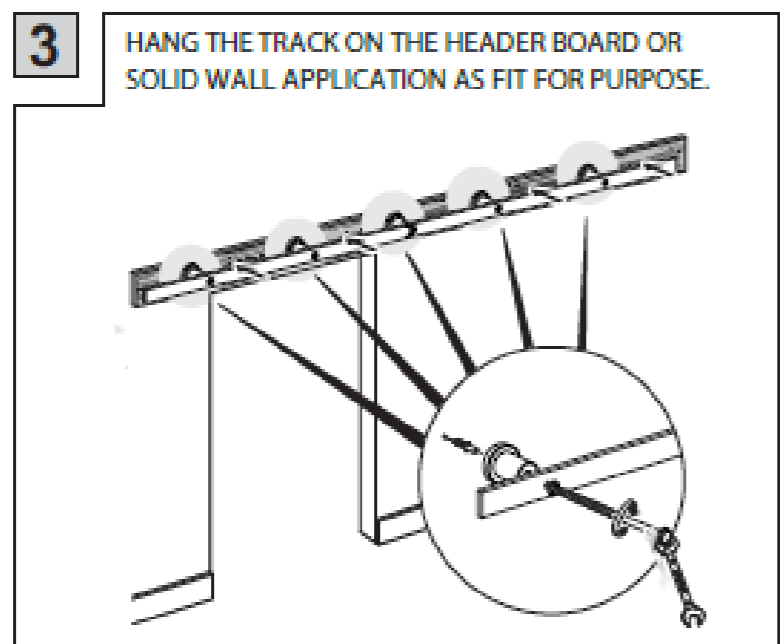

Superior Slide Barn Door Kits and Accessories 1st Oct 2024

MAPPAS ARCHITECTURAL PTY LTD
51-155 CREST ROAD
GREENBANK QLD 4152
www.mappasarchitectural.com
M : 0419 469 177 L : 07 2111 5169

Standard inclusions others do not -bonus wall guide -No Joins up to 3 Metres
Note for sizes not listed add multiples of below ;ie 4 metre = 2 x BT1002B , Plus Track Joiner

KIT - MAXI option + Round handle Set +Soft Closer + matching clips (Suffix below Codes with " KIT-MAXI ")

Face Fix Kits	Product Code	Description	Finish	Hanger Design	List Price Ex GST	KIT - MAXI Ex GST

Barn Door Installation Guide - Page 2