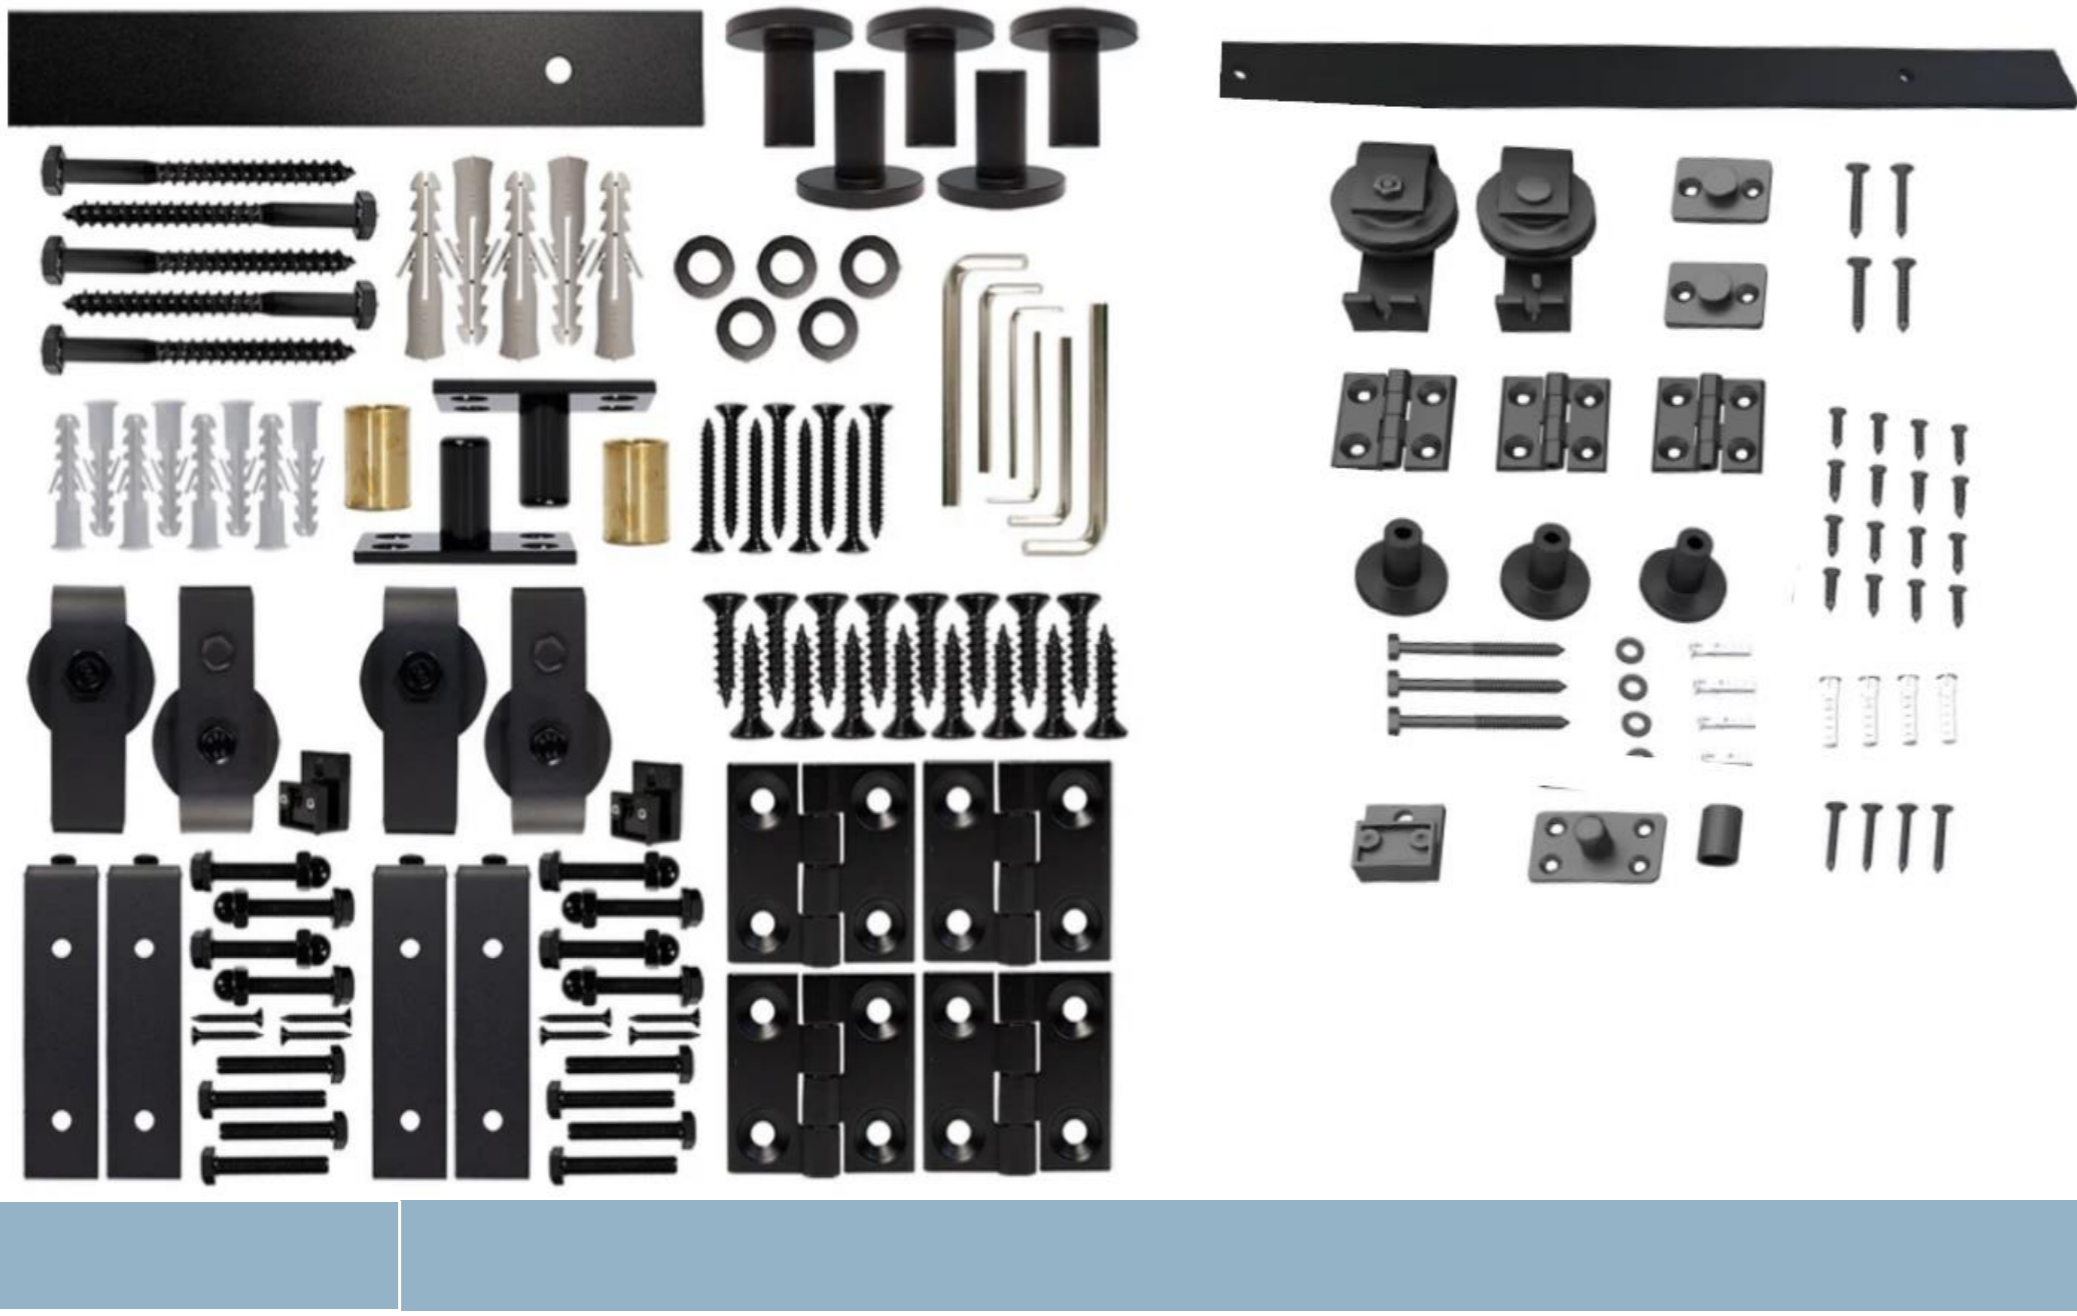

Superior Slide Barn Door Kits and Accessories 1st Oct 2024

MAPPAS ARCHITECTURAL PTY LTD
51-155 CREST ROAD
GREENBANK QLD 4152
www.mappasarchitectural.com
M : 0419 469 177 L : 07 2111 5169

Standard inclusions others do not -bonus wall guide -No Joins up to 3 Metres
Note for sizes not listed add multiples of below ;ie 4 metre = 2 x BT1002B , Plus Track Joiner

KIT - MAXI option + Round handle Set +Soft Closer + matching clips (Suffix below Codes with " KIT-MAXI ")

Face Fix Kits	Product Code	Description	Finish	Hanger Design	List Price Ex GST	KIT - MAXI Ex GST

NOTE FACE FIX KIT INCLUDES 3 X POST , 2 X HANGERS AND ONE BOTTOM PIVOT

BIFOLD TOP
FIX KIT
INCLUSIONS