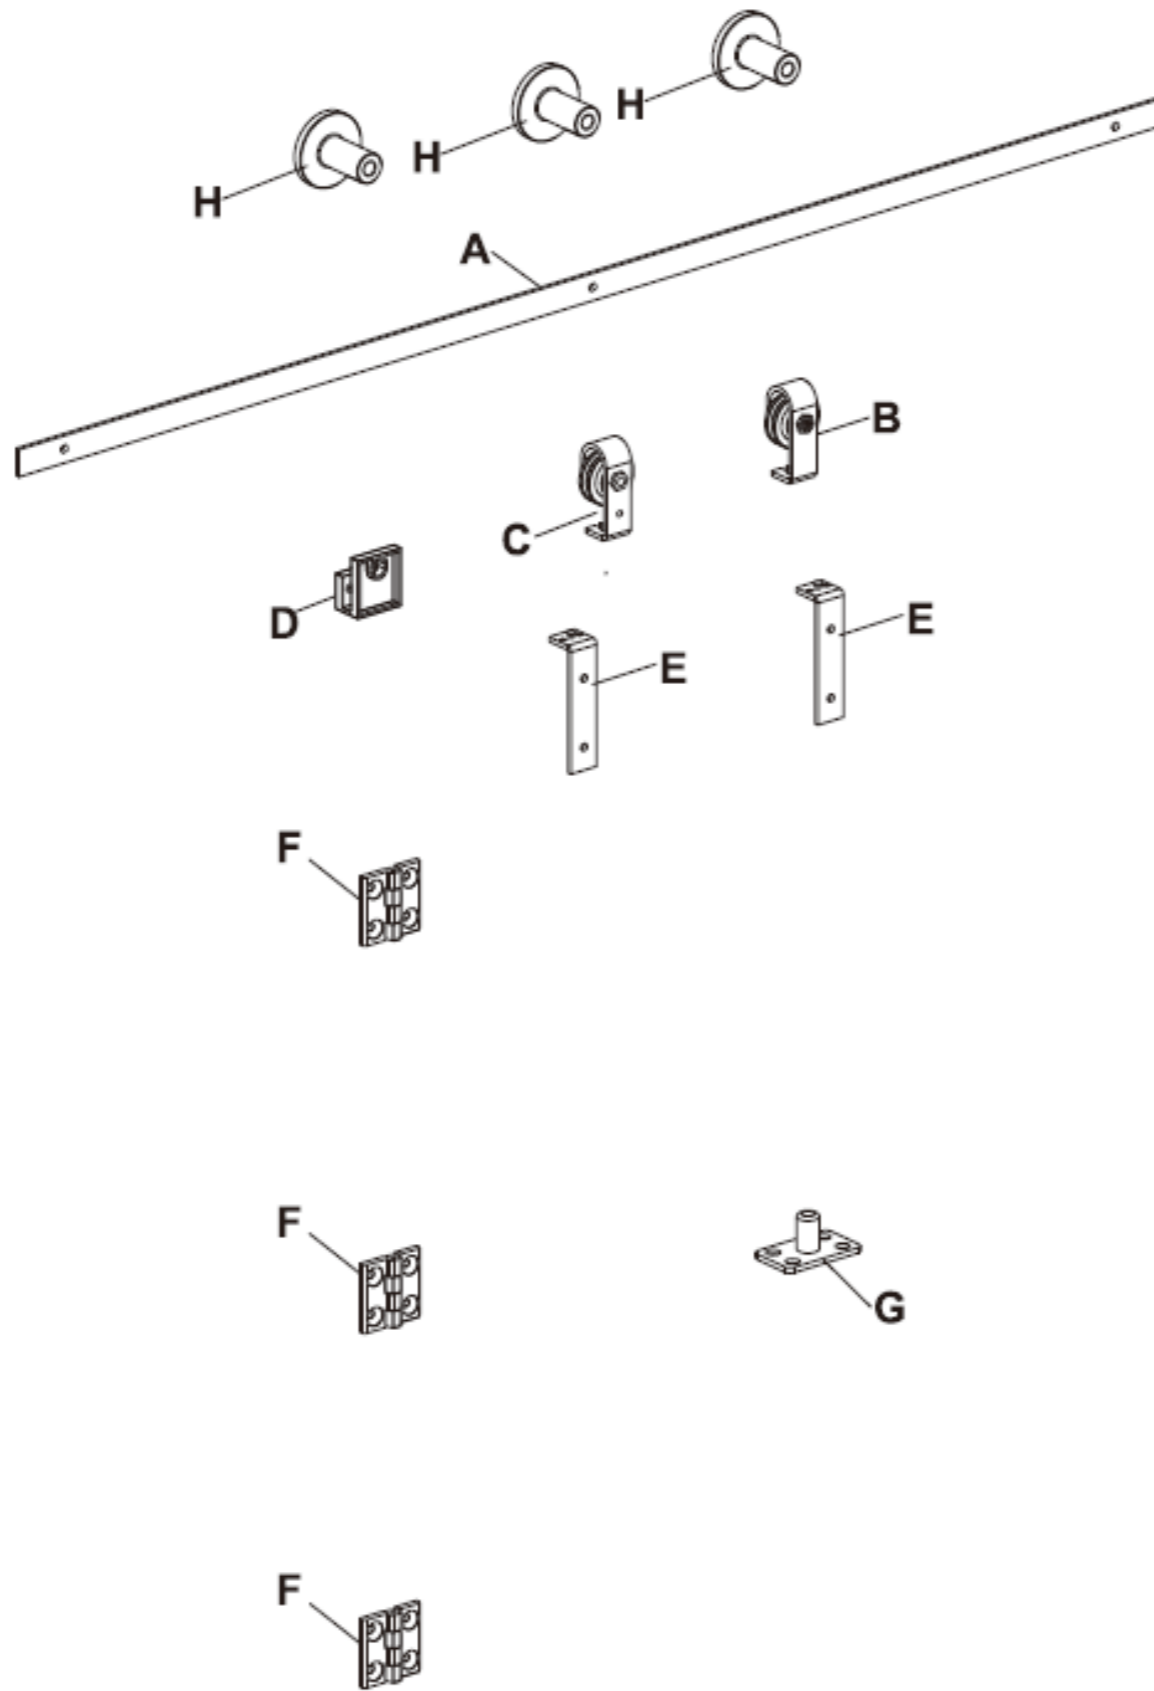

Superior Slide Barn Door Kits and Accessories 1st Oct 2024

MAPPAS ARCHITECTURAL PTY LTD
51-155 CREST ROAD
GREENBANK QLD 4152
www.mappasarchitectural.com
M : 0419 469 177 L : 07 2111 5169

Standard inclusions others do not -bonus wall guide -No Joins up to 3 Metres
Note for sizes not listed add multiples of below ;ie 4 metre = 2 x BT1002B , Plus Track Joiner

KIT - MAXI option + Round handle Set +Soft Closer + matching clips (Suffix below Codes with " KIT-MAXI ")

Face Fix Kits	Product Code	Description	Finish	Hanger Design	List Price Ex GST	KIT - MAXI Ex GST

Components list