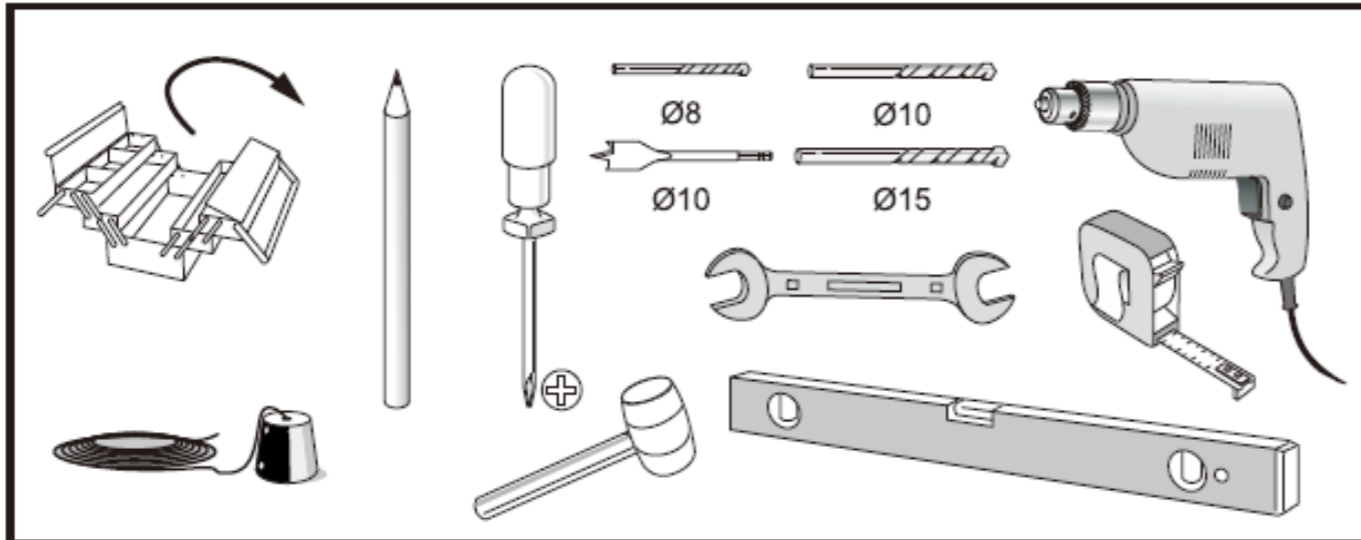

Superior Slide Barn Door Kits and Accessories 1st Oct 2024

MAPPAS ARCHITECTURAL PTY LTD
51-155 CREST ROAD
GREENBANK QLD 4152
www.mappasarchitectural.com
M : 0419 469 177 L : 07 2111 5169

Standard inclusions others do not -bonus wall guide -No Joins up to 3 Metres
Note for sizes not listed add multiples of below ;ie 4 metre = 2 x BT1002B , Plus Track Joiner

KIT - MAXI option + Round handle Set +Soft Closer + matching clips (Suffix below Codes with " KIT-MAXI ")

Face Fix Kits	Product Code	Description	Finish	Hanger Design	List Price Ex GST	KIT - MAXI Ex GST

Pre-installation

TOOLS REQUIRED

HARDWARE INCLUDED

A (x3) Ø10X48 (x3) M8x90 (x3) (x1)	B (x1)	C (x1) M5x26 (x1)
D (x1) M5x6 (x2)	E ST4,8X32 (x4) (x2) M10x60 (x4)	
F (x3) ST6X25 (x12)	G (x1) (x1) Ø8X35 (x4) ST4,2X32 (x4)	H (x3)
I