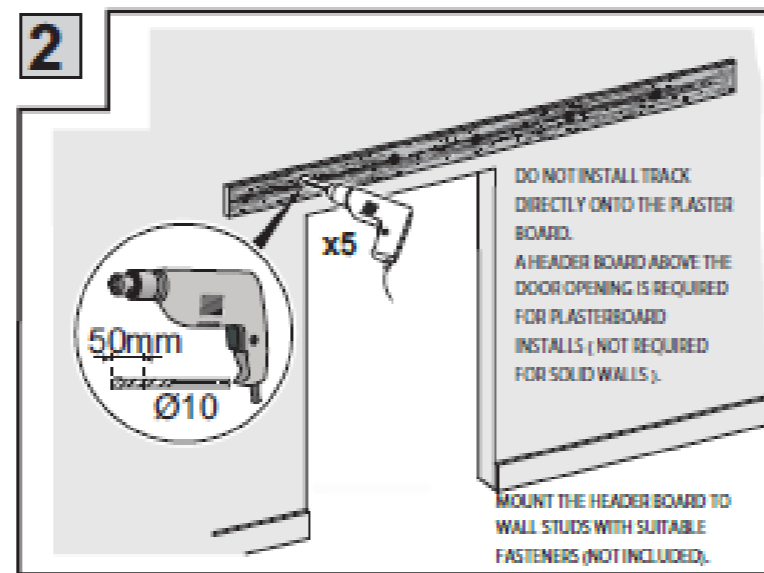

Superior Slide Barn Door Kits and Accessories 1st Oct 2024

MAPPAS ARCHITECTURAL PTY LTD
51-155 CREST ROAD
GREENBANK QLD 4152
www.mappasarchitectural.com
M : 0419 469 177 L : 07 2111 5169

Standard inclusions others do not -bonus wall guide -No Joins up to 3 Metres
Note for sizes not listed add multiples of below ;ie 4 metre = 2 x BT1002B , Plus Track Joiner

KIT - MAXI option + Round handle Set +Soft Closer + matching clips (Suffix below Codes with " KIT-MAXI ")

Face Fix Kits	Product Code	Description	Finish	Hanger Design	List Price Ex GST	KIT - MAXI Ex GST

Barn Door Installation Guide - Page 2