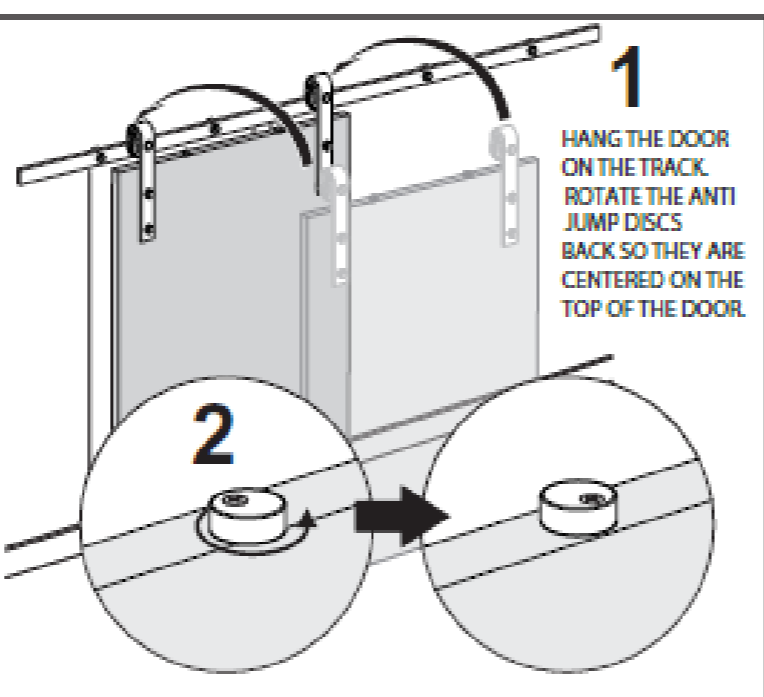

Superior Slide Barn Door Kits and Accessories 1st Oct 2024

MAPPAS ARCHITECTURAL PTY LTD
51-155 CREST ROAD
GREENBANK QLD 4152
www.mappasarchitectural.com
M : 0419 469 177 L : 07 2111 5169

Standard inclusions others do not -bonus wall guide -No Joins up to 3 Metres
Note for sizes not listed add multiples of below ;ie 4 metre = 2 x BT1002B , Plus Track Joiner

KIT - MAXI option + Round handle Set +Soft Closer + matching clips (Suffix below Codes with " KIT-MAXI ")

Face Fix Kits	Product Code	Description	Finish	Hanger Design	List Price Ex GST	KIT - MAXI Ex GST

Barn Door Installation Guide - Page 2